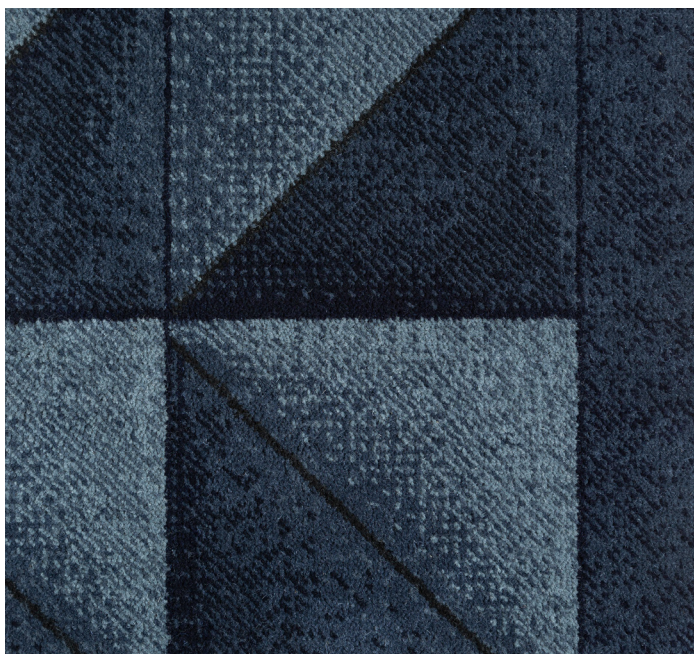

ROYAL THAI

COURTYARD Corridor Inspired Classic

Specifications

Repeat Size	72" x 40.14"
Scale	NTS
Quality	7/7
Fibre	100% Nylon
Loom Width	12'
ID #	312598

Corridor Runner NXI038486-53

1	GR03	4	K325/19J
2	K323/17J	5	H326/20K
3	K324/18J	6	E315/39D