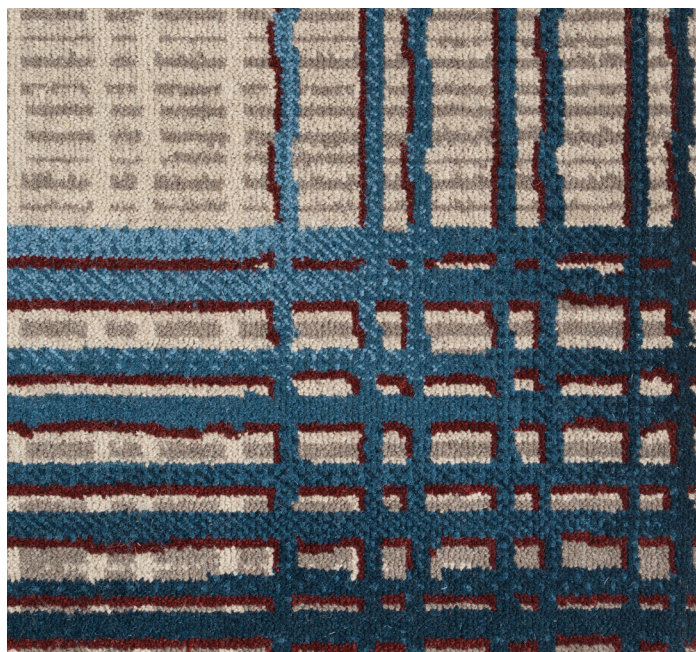

ROYAL THAI

DELTA Corridor Runner - Simply Crafted "Plum"

Corridor Runner Plum NXI039186-19

Specifications

Repeat Size	72" x 941.9"
Quality	7/8
Fiber	80% Wool / 20% Nylon Axminster
Loom Width	12'
ID #	Custom Per Project

1 GR32 Leo	4 L323/16I	7 M336/30K
2 GR40 Palmer	5 L324/18I	
3 F314	6 L325/19I	