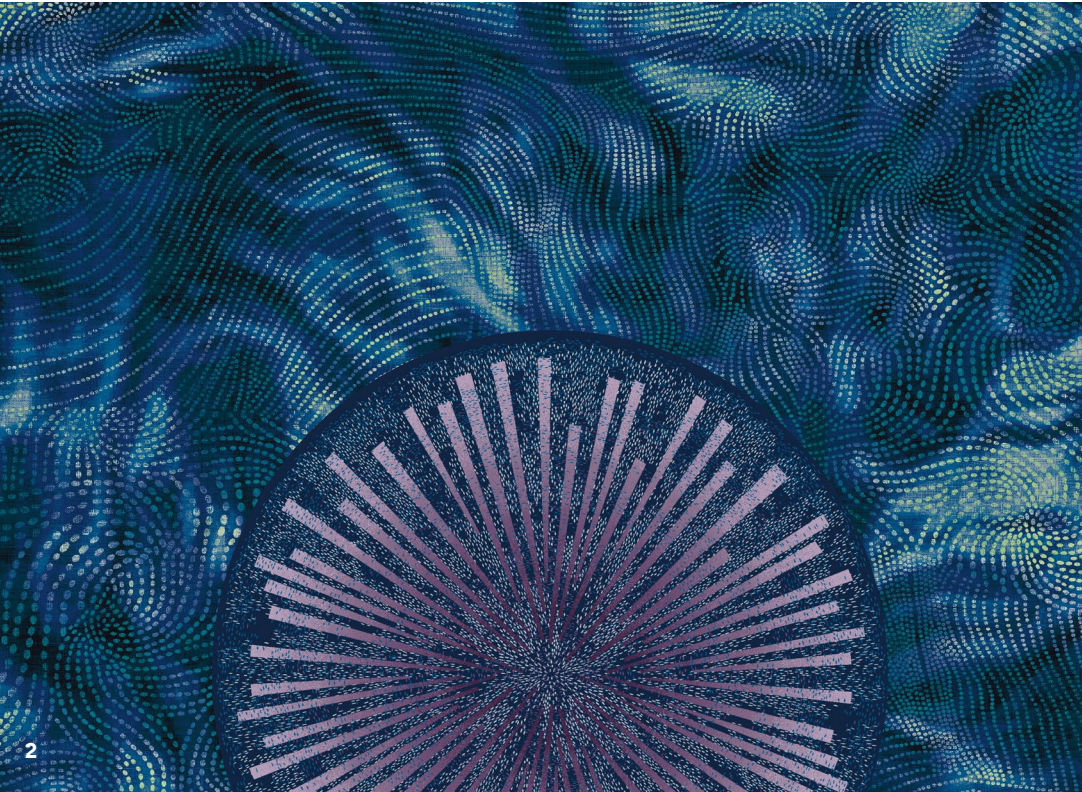

**ROYAL
THAI**

BIO-LUME

Bio-lume

Captivated by the glowing creatures of all sizes from Earth's great watery frontier, Bio-lume catapults the mystery of the ocean to wool-rich carpet designs for cruise ships.

Inspired by the natural phenomena of bioluminescence, each unique piece in this collection elegantly merges nature's glowing wonders with the artistry of carpet making, creating a harmonious blend of radiant hues and ethereal patterns that will illuminate any space with a sense of enchantment and intrigue.