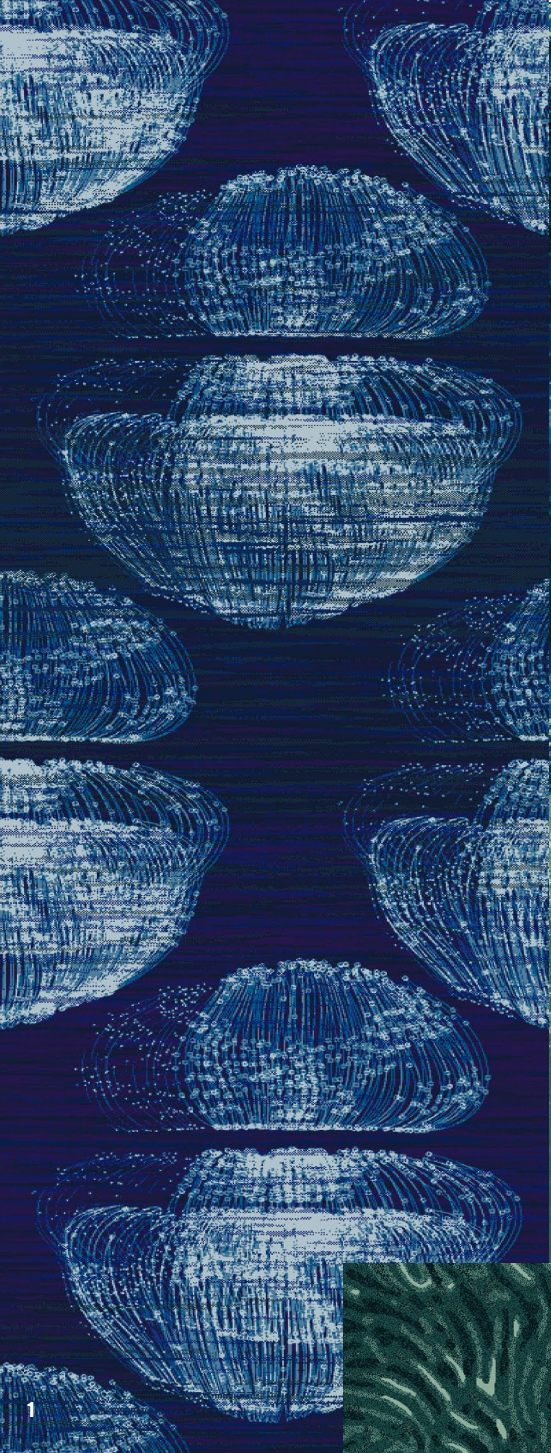

**ROYAL
THAI**

BIO-LUME

Bio-lume

Captivated by the glowing creatures of all sizes from Earth's great watery frontier, Bio-lume catapults the mystery of the ocean to wool-rich carpet designs for cruise ships.

Inspired by the natural phenomena of bioluminescence, each unique piece in this collection elegantly merges nature's glowing wonders with the artistry of carpet making, creating a harmonious blend of radiant hues and ethereal patterns that will illuminate any space with a sense of enchantment and intrigue.