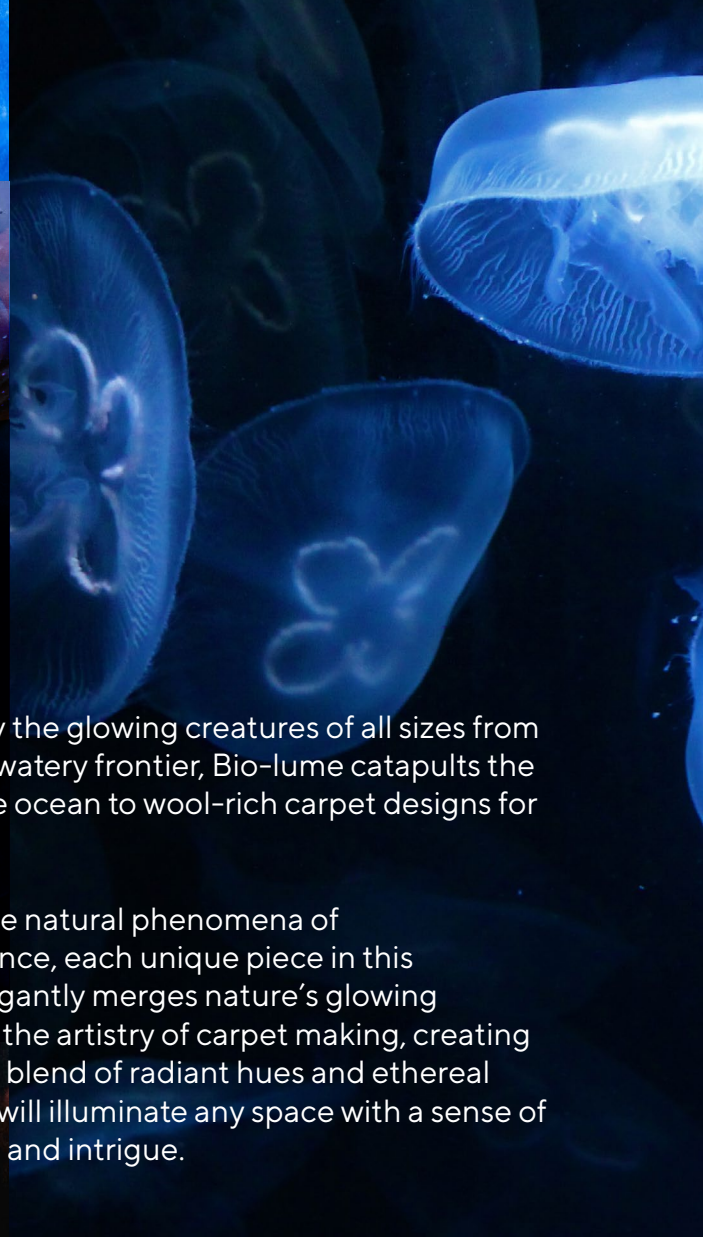

**ROYAL
THAI**

BIO-LUME

Bio-lume

Captivated by the glowing creatures of all sizes from Earth's great watery frontier, Bio-lume catapults the mystery of the ocean to wool-rich carpet designs for cruise ships.

Inspired by the natural phenomena of bioluminescence, each unique piece in this collection elegantly merges nature's glowing wonders with the artistry of carpet making, creating a harmonious blend of radiant hues and ethereal patterns that will illuminate any space with a sense of enchantment and intrigue.