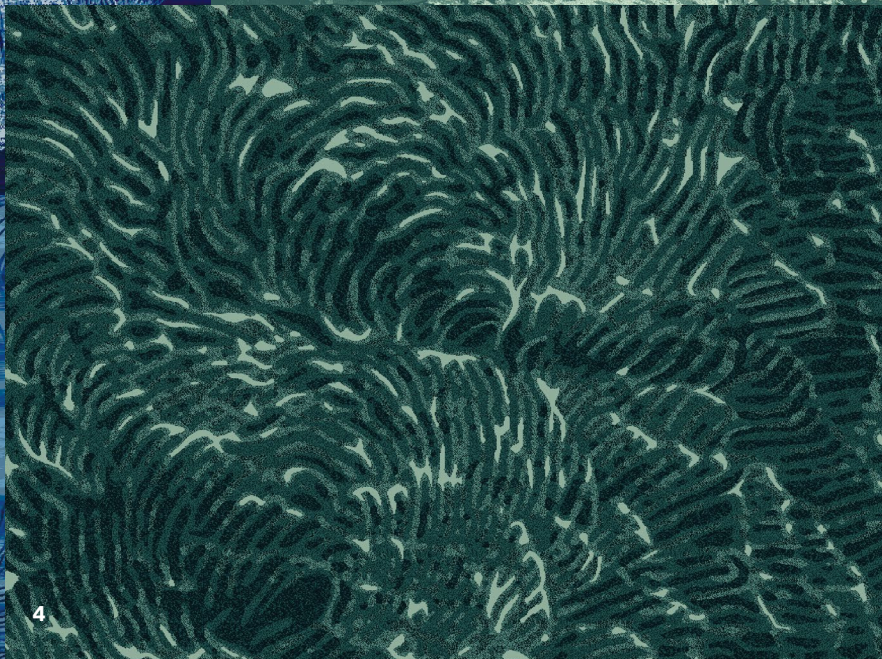

**ROYAL
THAI**

BIO-LUME

Bio-lume

Captivated by the glowing creatures of all sizes from Earth's great watery frontier, Bio-lume catapults the mystery of the ocean to wool-rich carpet designs for cruise ships.

Inspired by the natural phenomena of bioluminescence, each unique piece in this collection elegantly merges nature's glowing wonders with the artistry of carpet making, creating a harmonious blend of radiant hues and ethereal patterns that will illuminate any space with a sense of enchantment and intrigue.