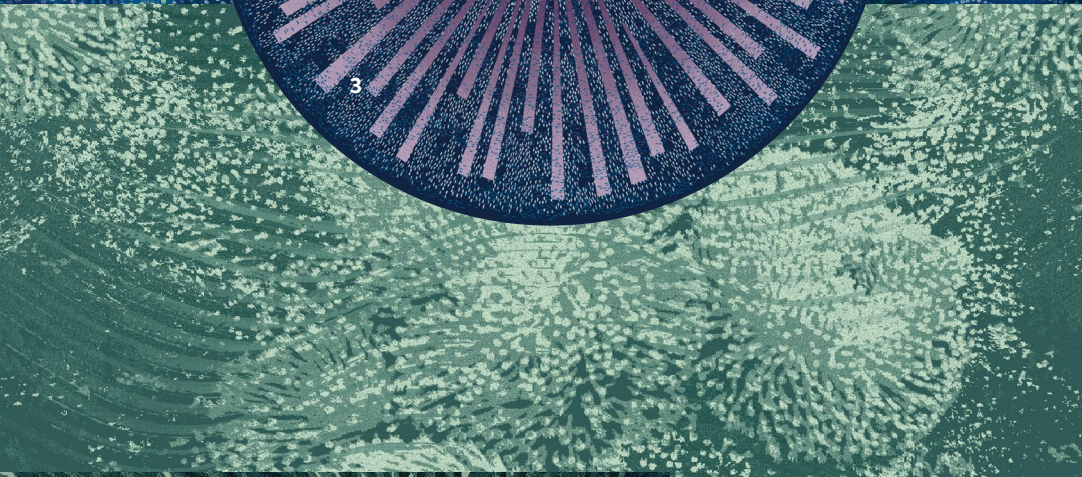

**ROYAL
THAI**

BIO-LUME

Bio-lume

Captivated by the glowing creatures of all sizes from Earth's great watery frontier, Bio-lume catapults the mystery of the ocean to wool-rich carpet designs for cruise ships.

Inspired by the natural phenomena of bioluminescence, each unique piece in this collection elegantly merges nature's glowing wonders with the artistry of carpet making, creating a harmonious blend of radiant hues and ethereal patterns that will illuminate any space with a sense of enchantment and intrigue.