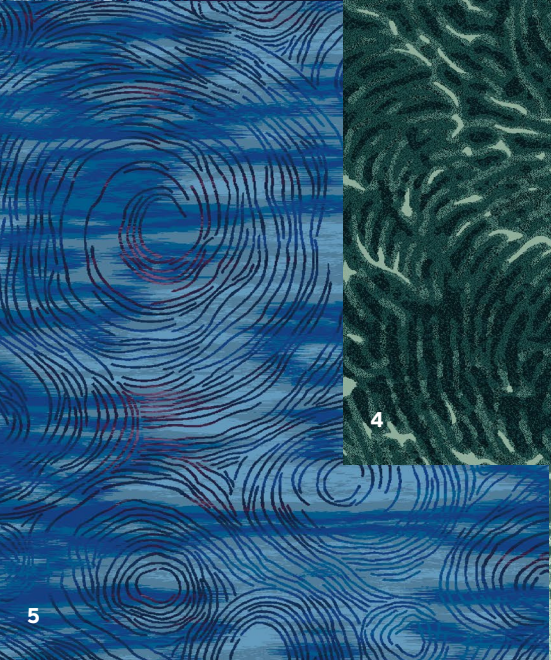

**ROYAL
THAI**

BIO-LUME

Bio-lume

Captivated by the glowing creatures of all sizes from Earth's great watery frontier, Bio-lume catapults the mystery of the ocean to wool-rich carpet designs for cruise ships.

Inspired by the natural phenomena of bioluminescence, each unique piece in this collection elegantly merges nature's glowing wonders with the artistry of carpet making, creating a harmonious blend of radiant hues and ethereal patterns that will illuminate any space with a sense of enchantment and intrigue.