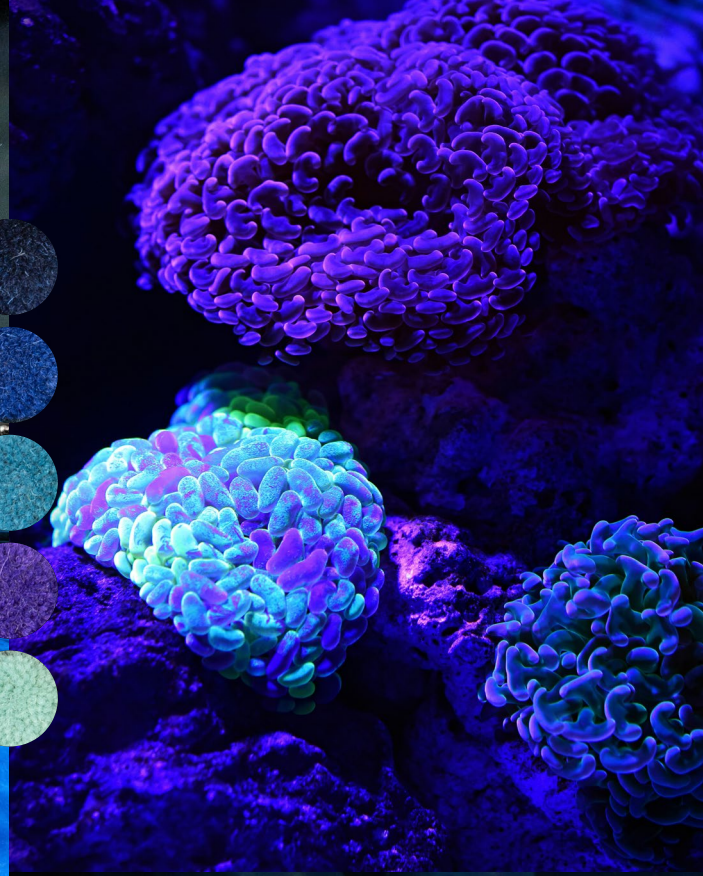

**ROYAL
THAI**

BIO-LUME

Bio-lume

Captivated by the glowing creatures of all sizes from Earth's great watery frontier, Bio-lume catapults the mystery of the ocean to wool-rich carpet designs for cruise ships.

Inspired by the natural phenomena of bioluminescence, each unique piece in this collection elegantly merges nature's glowing wonders with the artistry of carpet making, creating a harmonious blend of radiant hues and ethereal patterns that will illuminate any space with a sense of enchantment and intrigue.