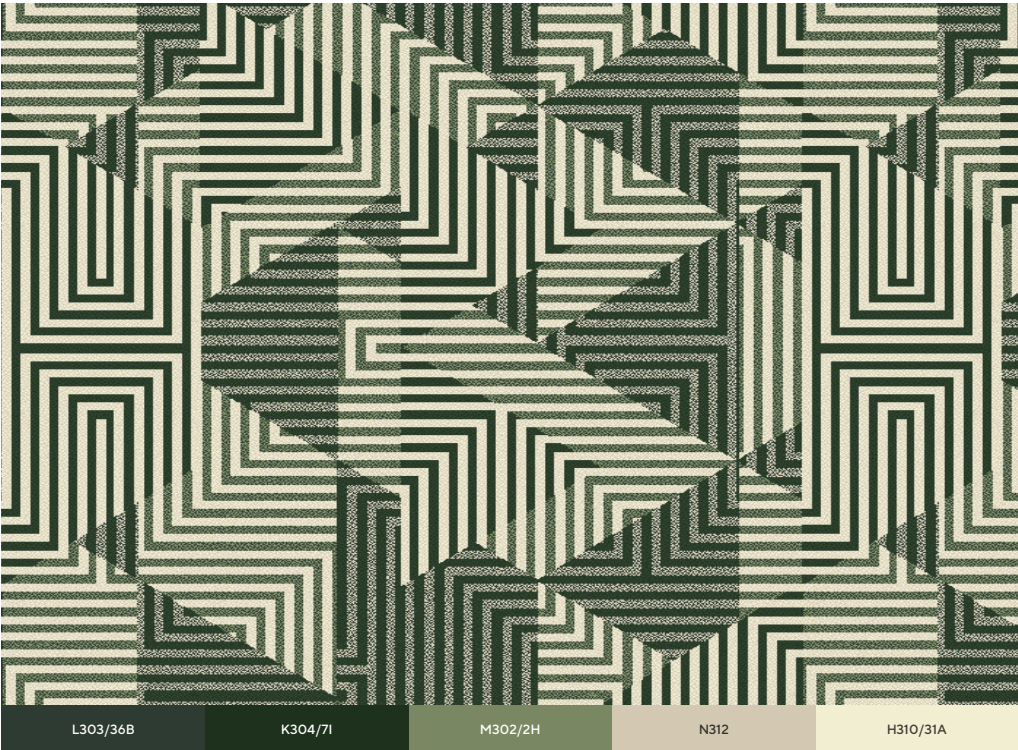

Design: BX065380P003
Repeat Size: 157" x 67" | 4m x 1.7m

L303/36B

K304/71

M302/2H

N312

H310/31A