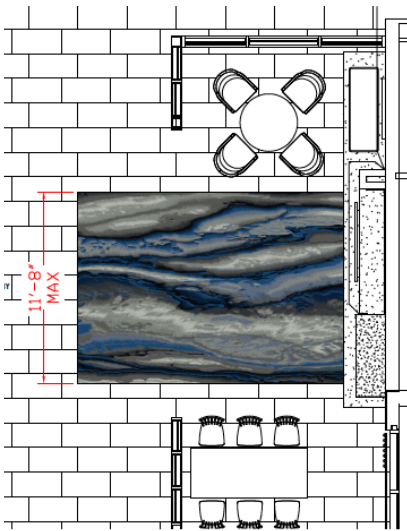

ROYAL THAI

FAIRFIELD INN Lobby Modern Calm

TILE INSET SHOULD BE A MAX OF 11'8" WIDE TO BE SURE LOBBY RUG CAN BE INSTALLED CORRECTLY.