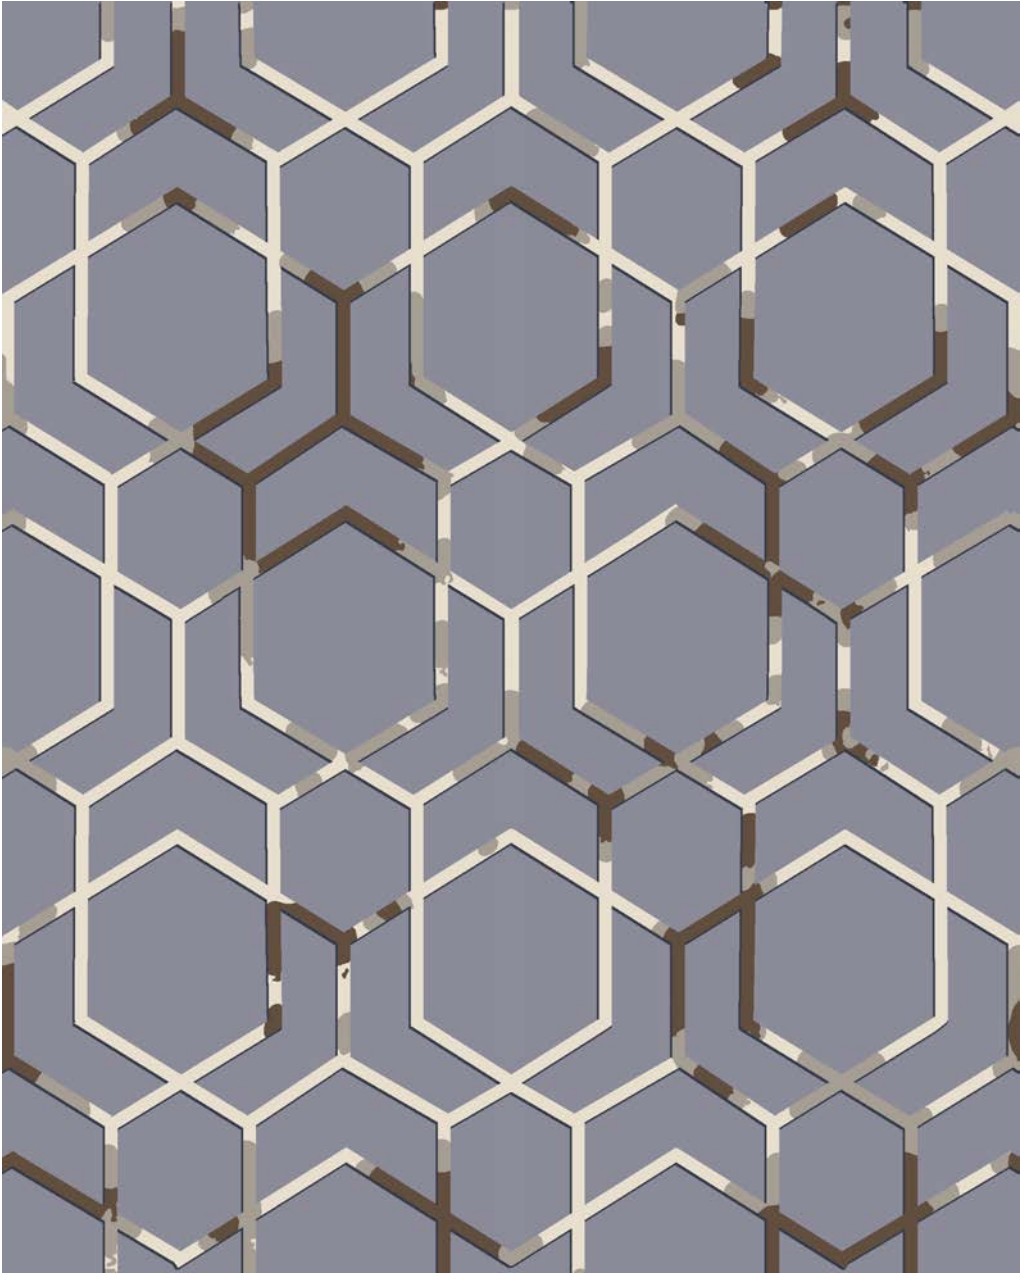

Pile Content	Design Number	Quality	Rug Size
100% Semi Worsted Wool	NH-BX02797-15	C450	8' x 10' 96" x 120"

Pile Content	Design Number	Quality	Rug Size
100% Semi Worsted Wool	NH-FH05502R47	E450	8' x 10' 96" x 120"

Pile Content	Design Number	Quality	Rug Size
Semi Worsted Wool + Lucent	NH-040613-1	C450	8' x 10' 96" x 120"

Pile Content	Design Number	Quality	Rug Size
100% Semi Worsted Wool	NH-040682-1	C450	8' x 10' 96" x 120"