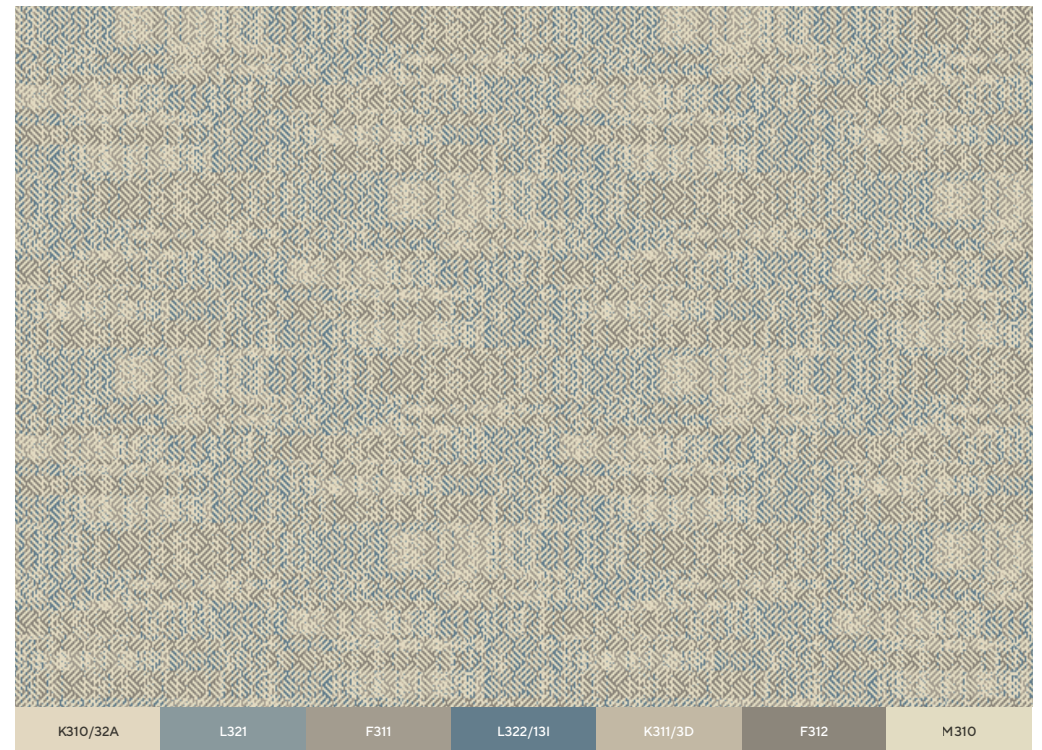

Design: GX065504P003
Repeat Size: 48" x 30" | 1.2m x 0.8m

K310/32A L321 F311 L322/131 K311/3D F312 M310