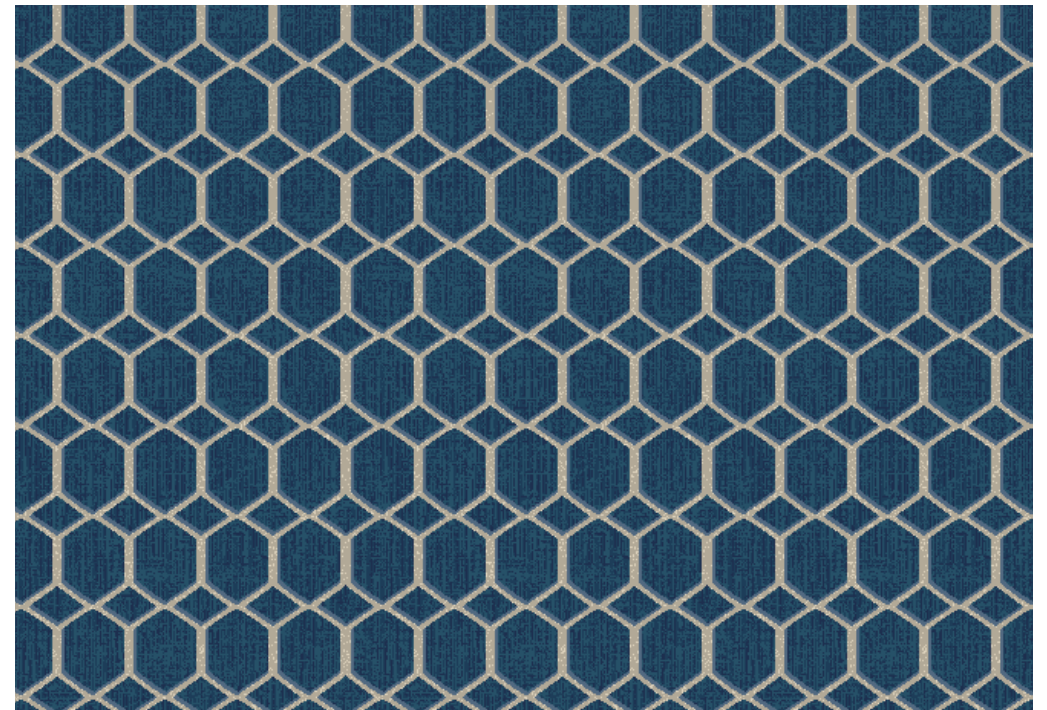

K311/3D

L324/181

L325/191

J325

K310/32A

J322/15J