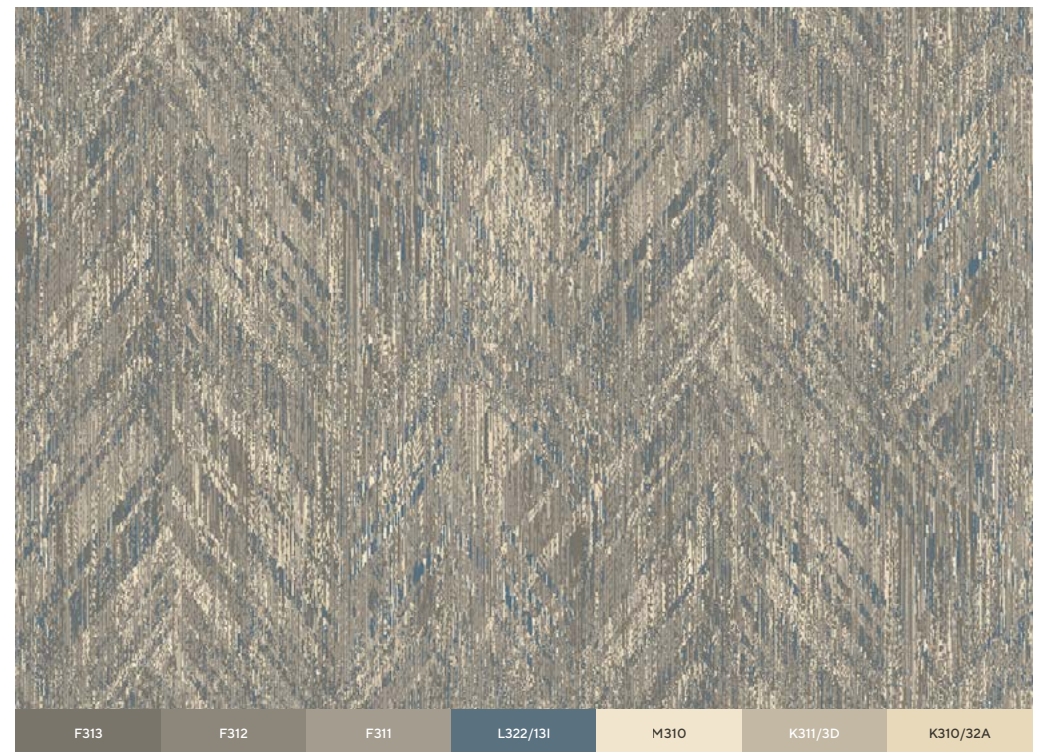

Design: BX049403P021
Repeat Size: 157" x 21" | 4m x 0.5m

F313

F312

F311

L322/13I

M310

K311/3D

K310/32A