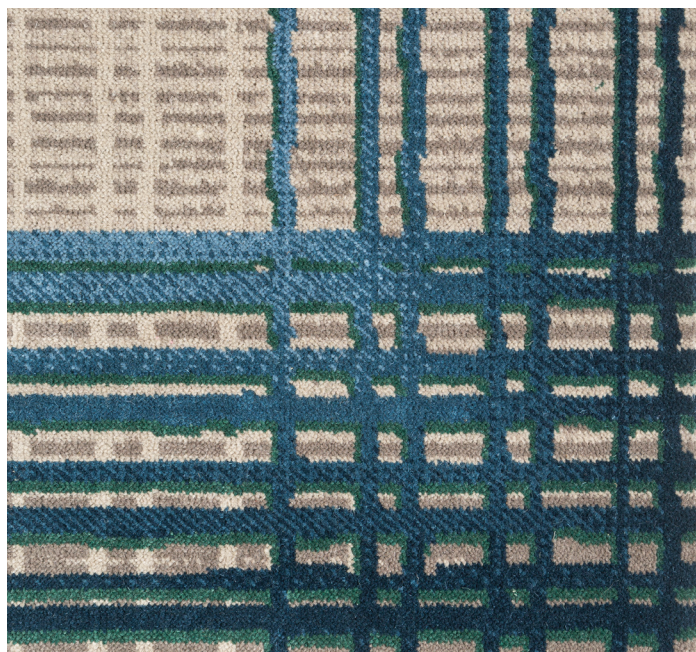

ROYAL THAI

DELTA Corridor Runner – Simply Crafted “Mint”

Corridor Runner Mint NXI039186-18

Specifications

Repeat Size	72" x 941.9"
Quality	7/8
Fiber	80% Wool / 20% Nylon Axminster
Loom Width	12'
ID #	Custom Per Project

1 GR32 Leo	4 L323/16I	7 F305/18D
2 GR40 Palmer	5 L324/18I	
3 F314	6 L325/19I	