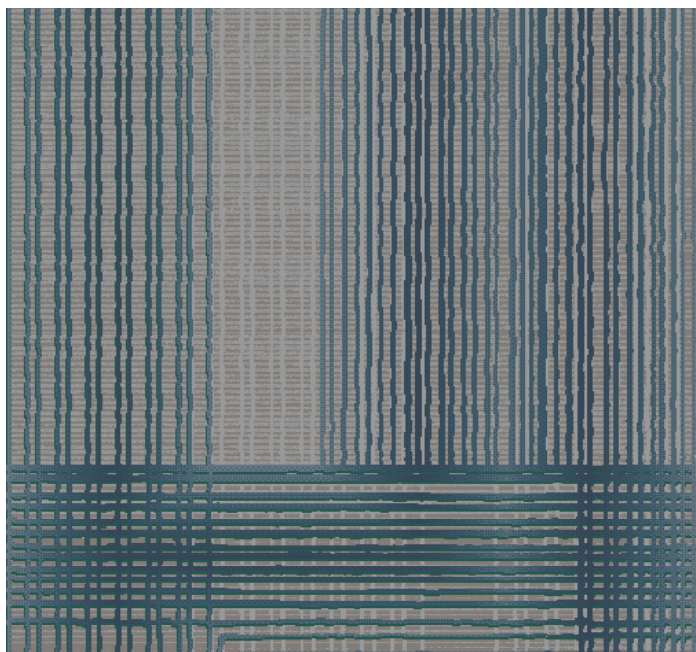

ROYAL THAI

DELTA Corridor Runner – Simply Crafted “Mint”

Corridor Runner Mint NXI039186-18

Specifications

Repeat Size	72" x 941.9"
Quality	7/8
Fiber	80% Wool / 20% Nylon Axminster
Loom Width	12'
ID #	Custom Per Project

1 GR32 Leo	4 L323/16I	7 F305/18D
2 GR40 Palmer	5 L324/18I	
3 F314	6 L325/19I	