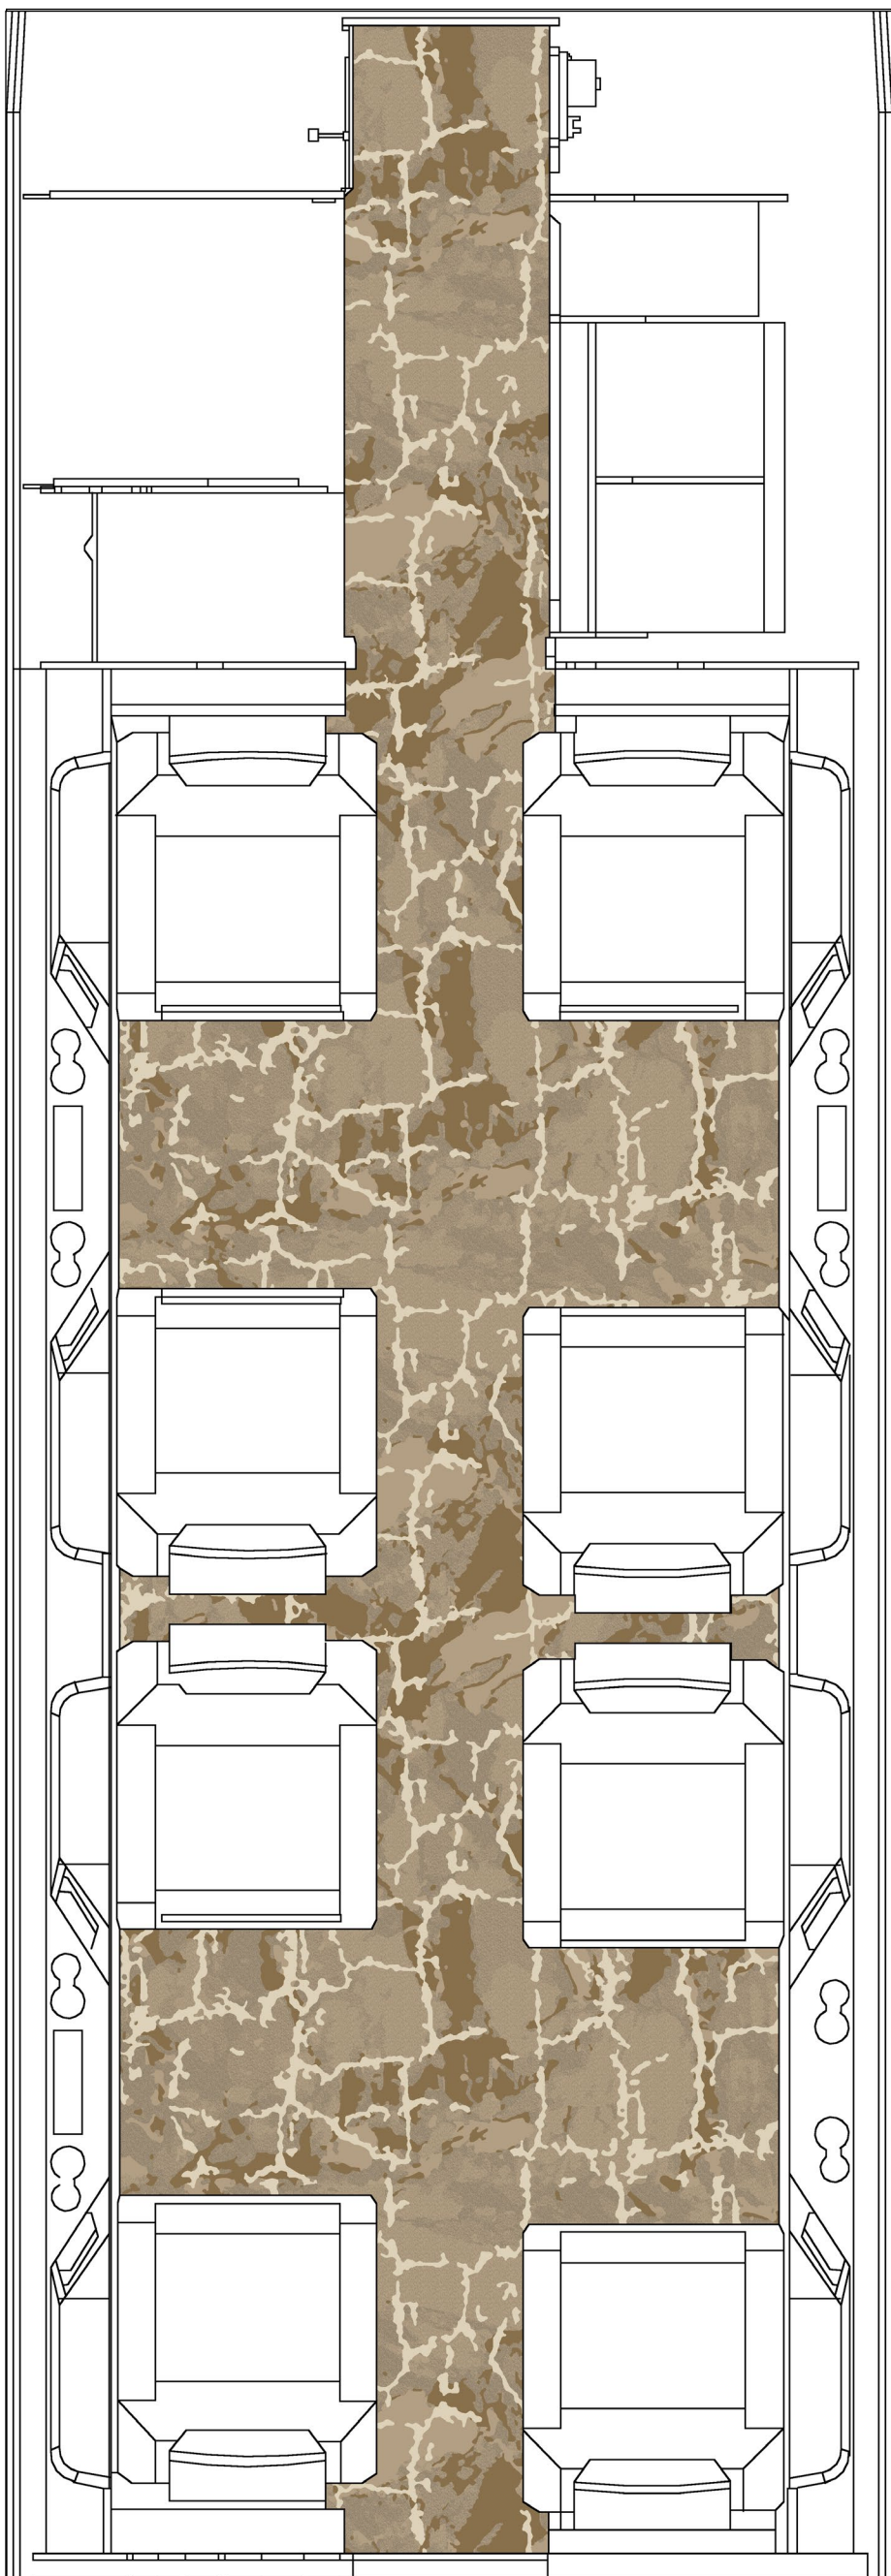

ROYAL THAI

Design #: FH053121P002
Category: D
Style: Abstract
Content: 100% Wool

The colors depicted in this rendering are approximations subject to the limitations of the printing and PDF process.

© Royal Thai 2021 All rights reserved worldwide