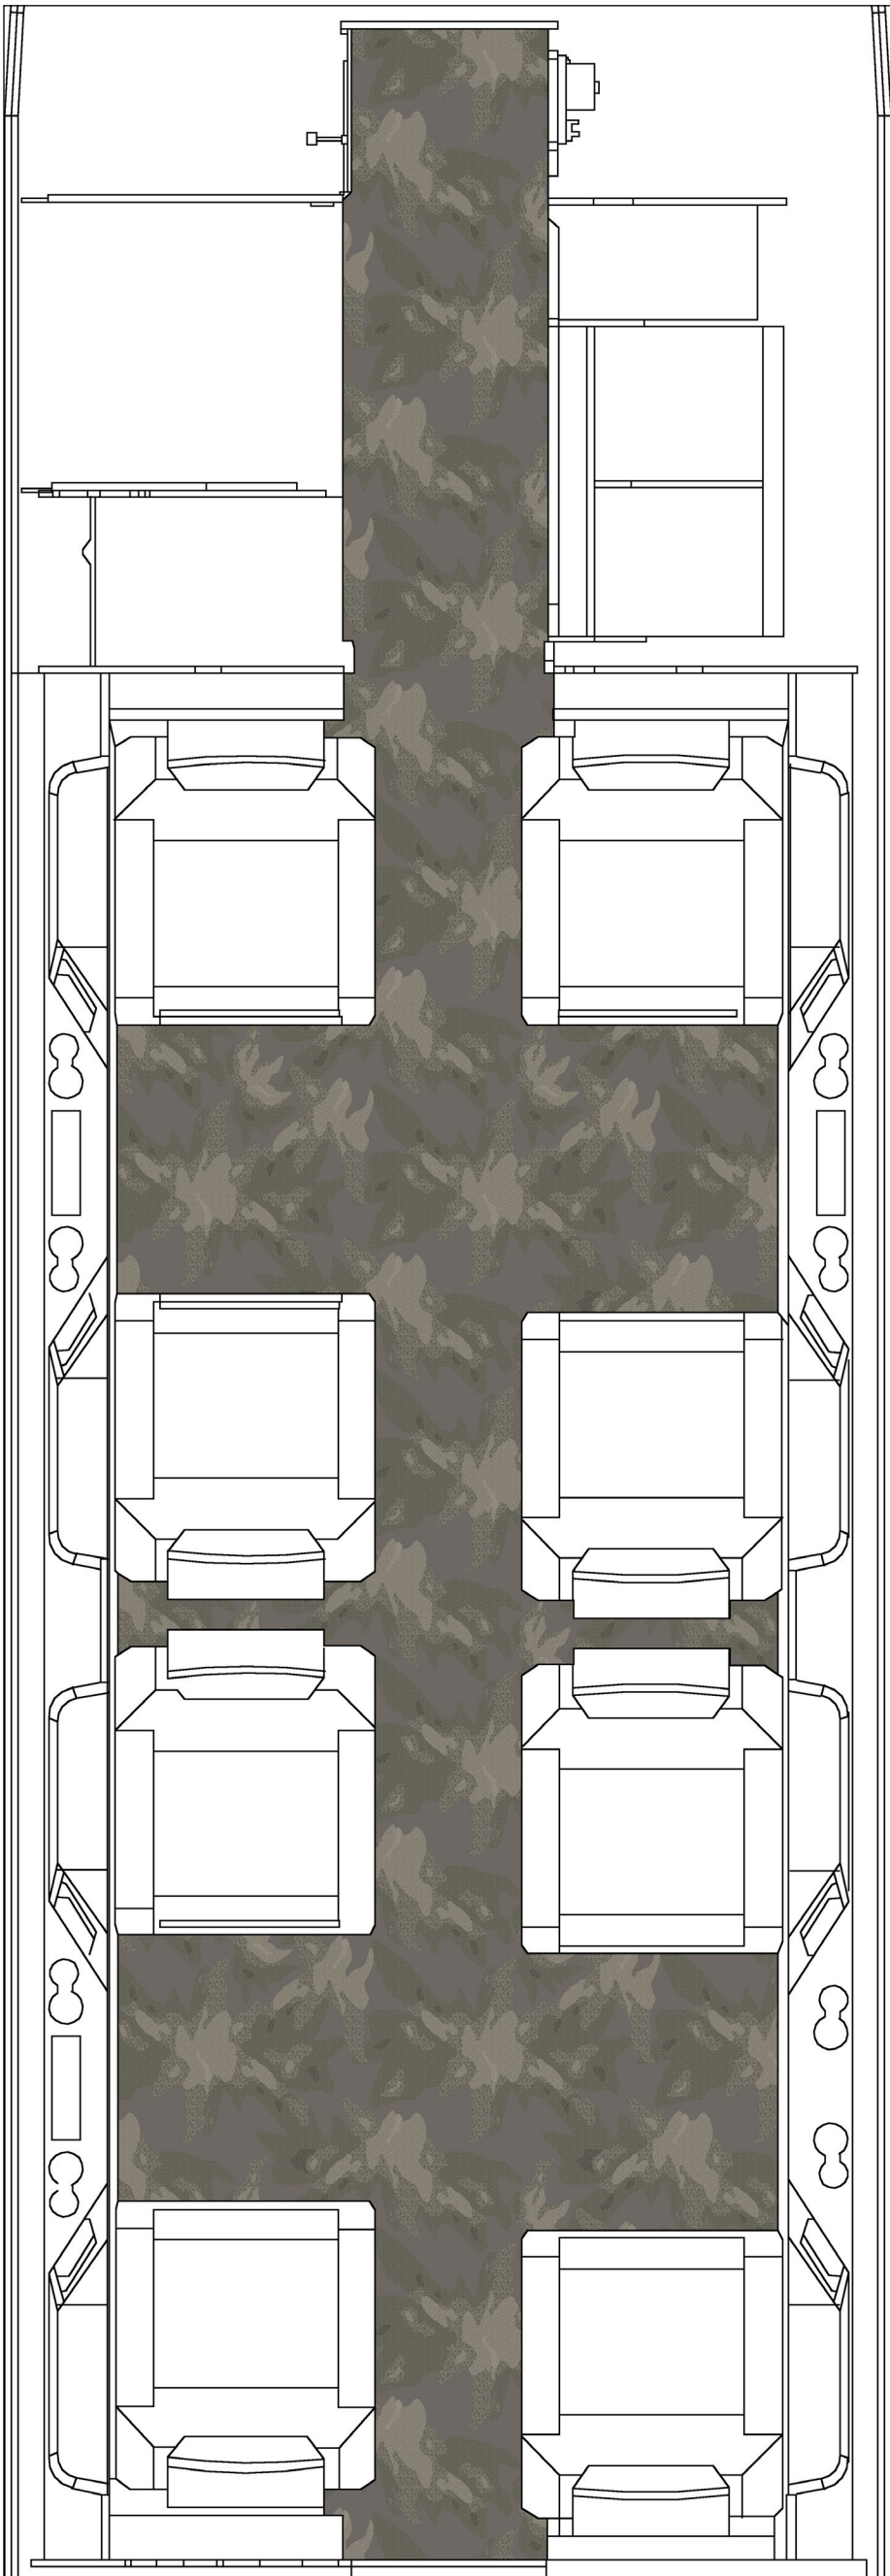

ROYAL THAI

Design #: FH053107P002
Category: D
Style: Abstract
Content: 100% Wool

The colors depicted in this rendering are approximations subject to the limitations of the printing and PDF process.

© Royal Thai 2021 All rights reserved worldwide