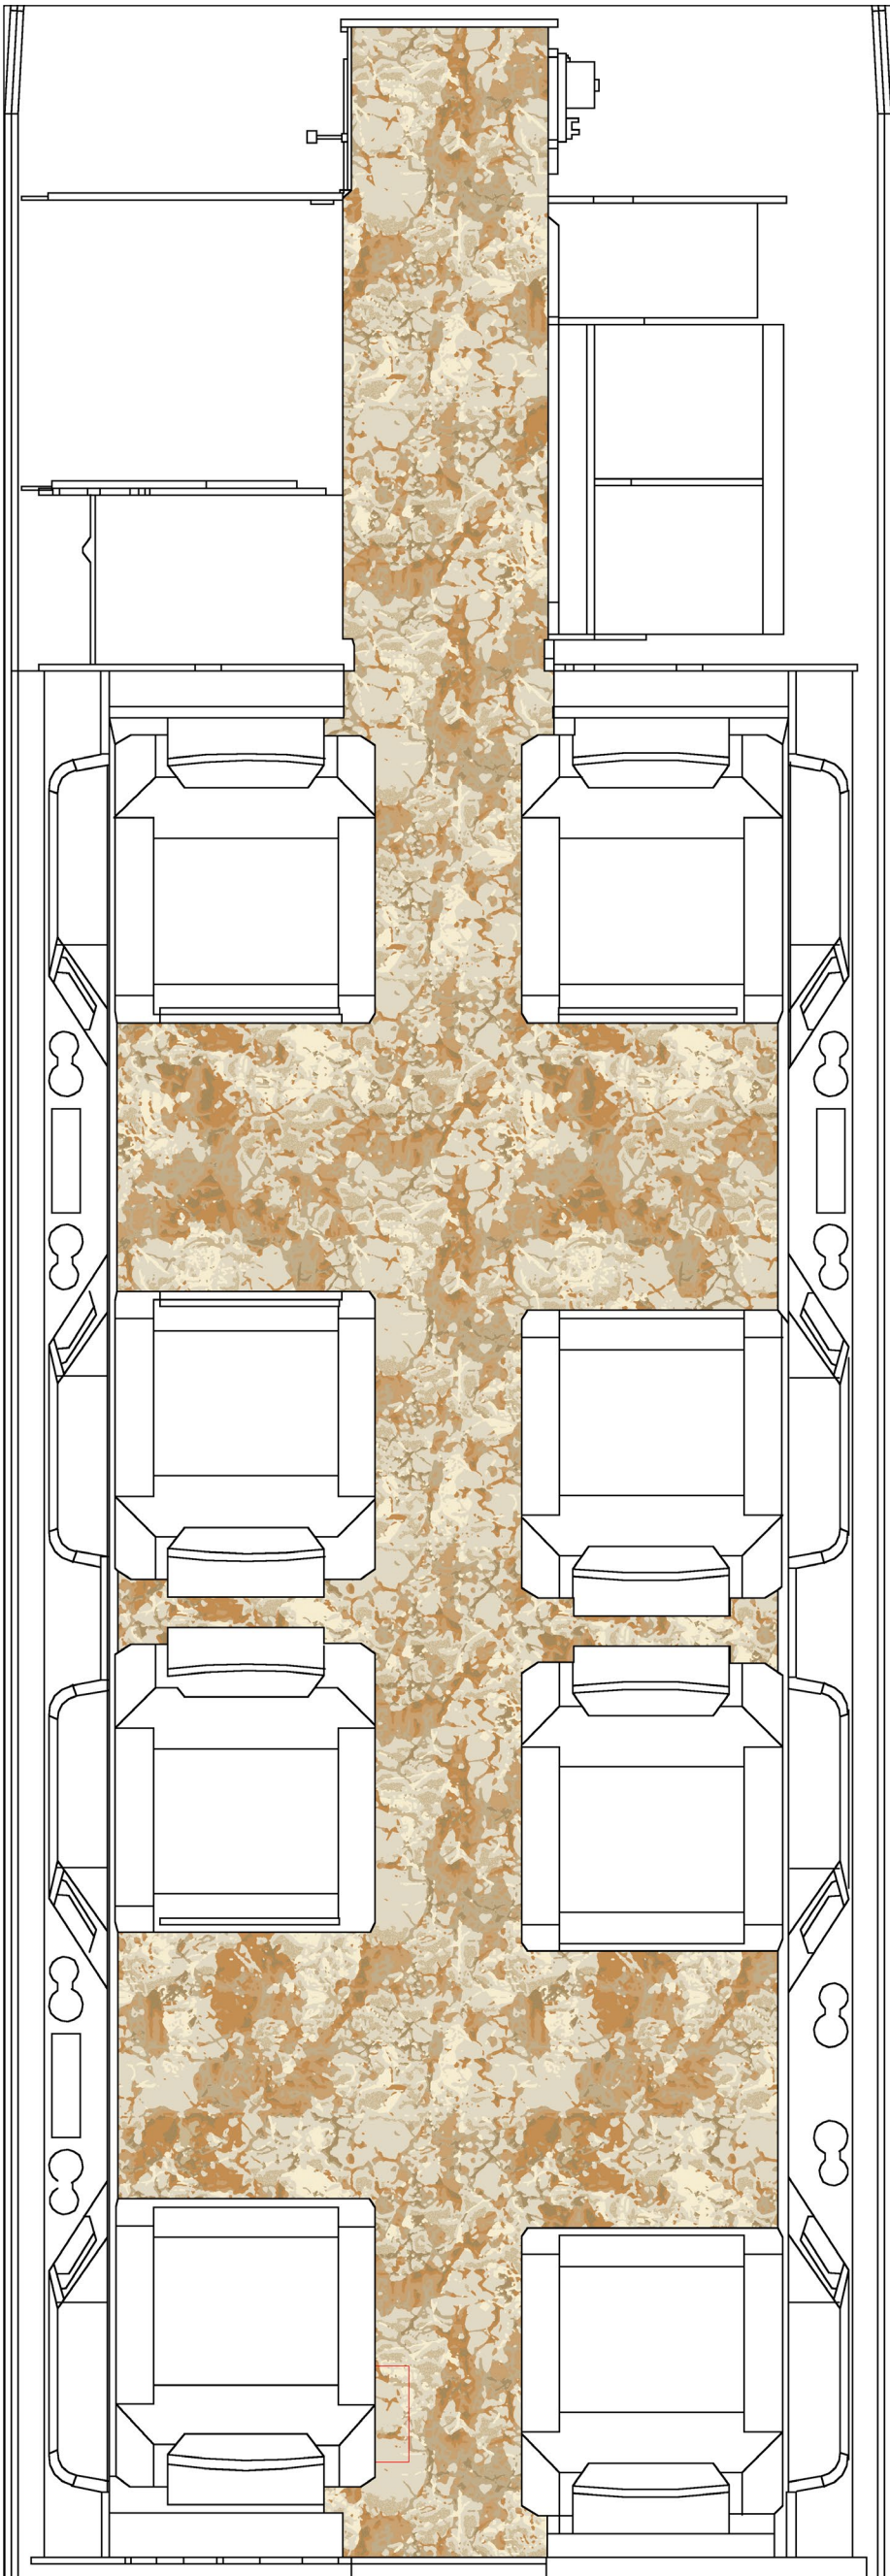

ROYAL THAI

Design #: FH052740P001
Category: D
Style: Abstract
Content: 100% Wool

The colors depicted in this rendering are approximations subject to the limitations of the printing and PDF process.

© Royal Thai 2021 All rights reserved worldwide