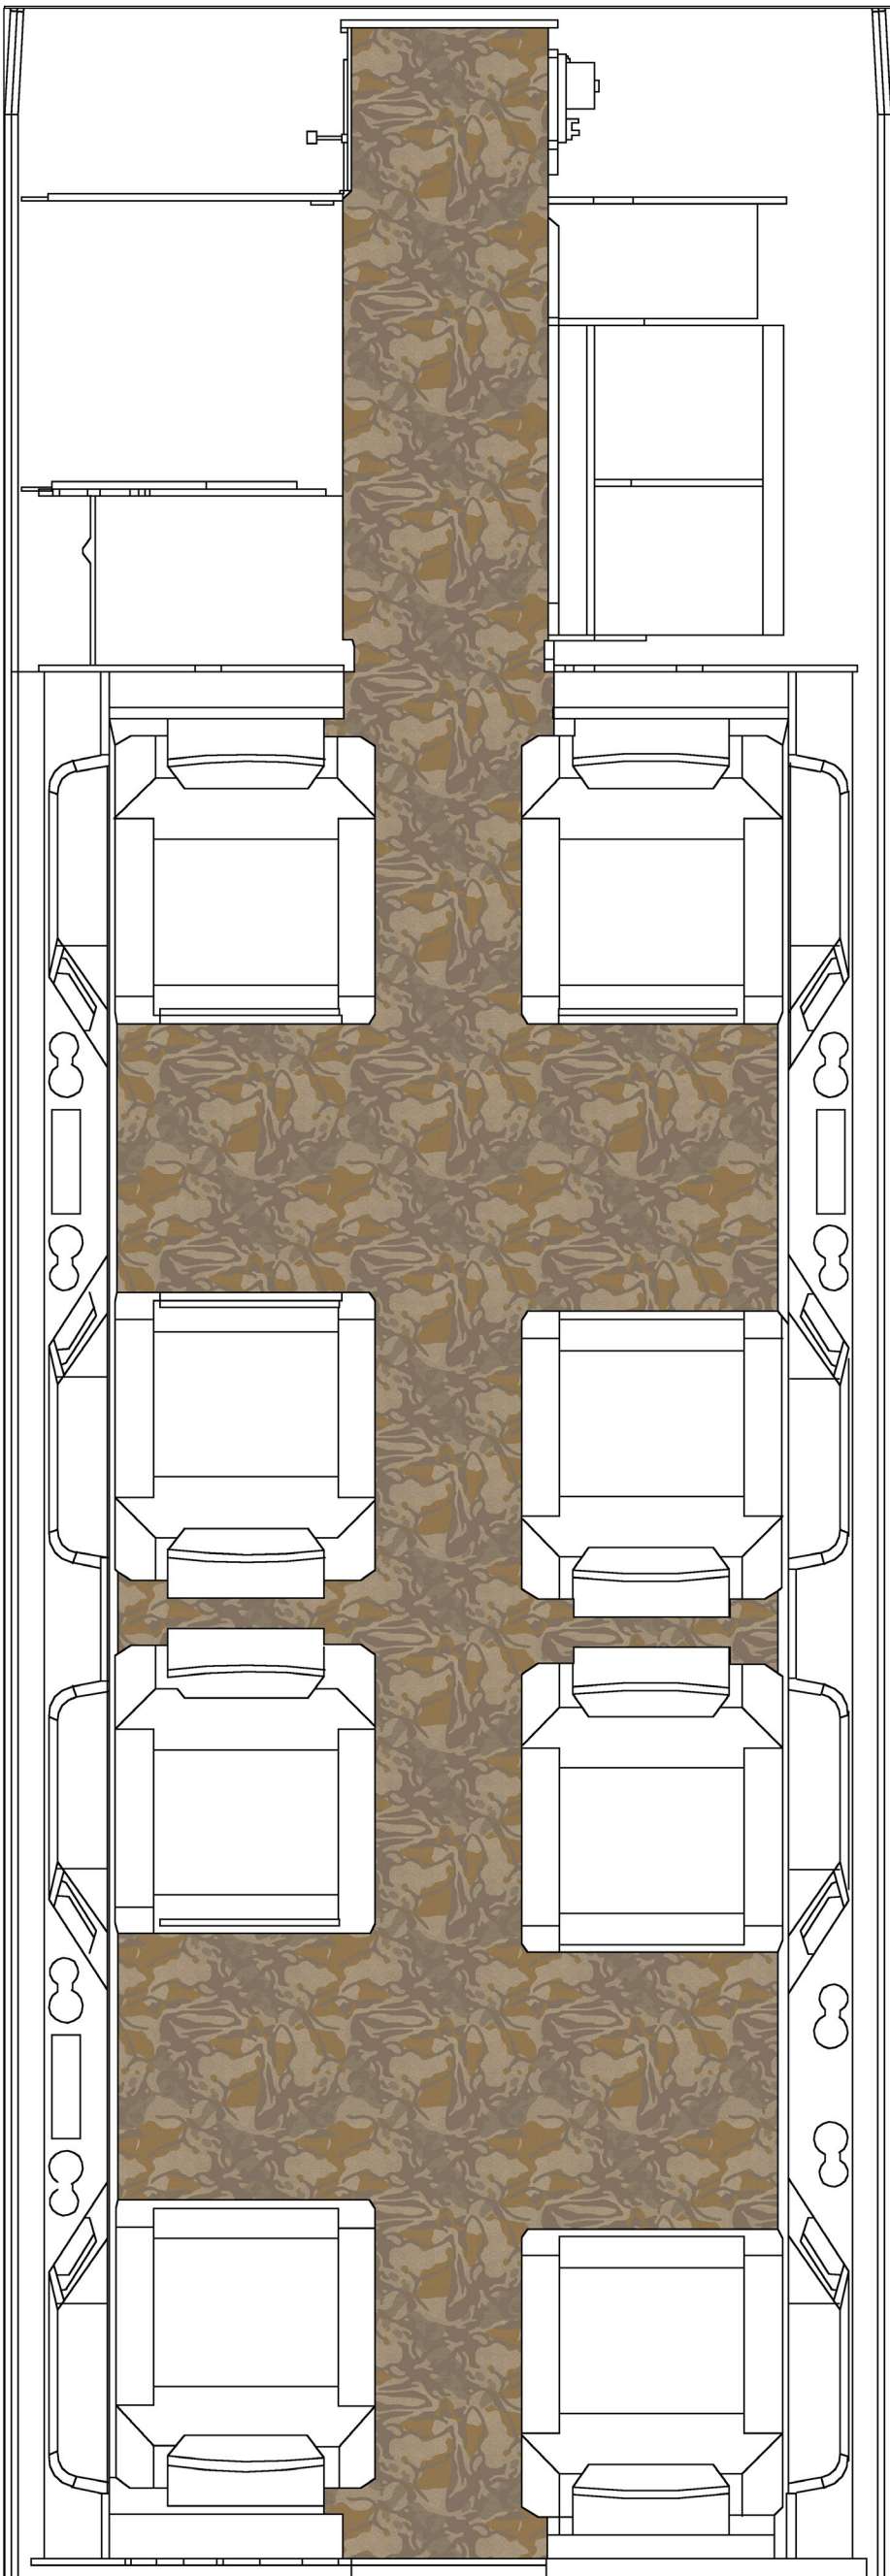

ROYAL THAI

Design #: FH052755P003
Category: D
Style: Abstract
Content: 100% Wool

The colors depicted in this rendering are approximations subject to the limitations of the printing and PDF process.

© Royal Thai 2021 All rights reserved worldwide