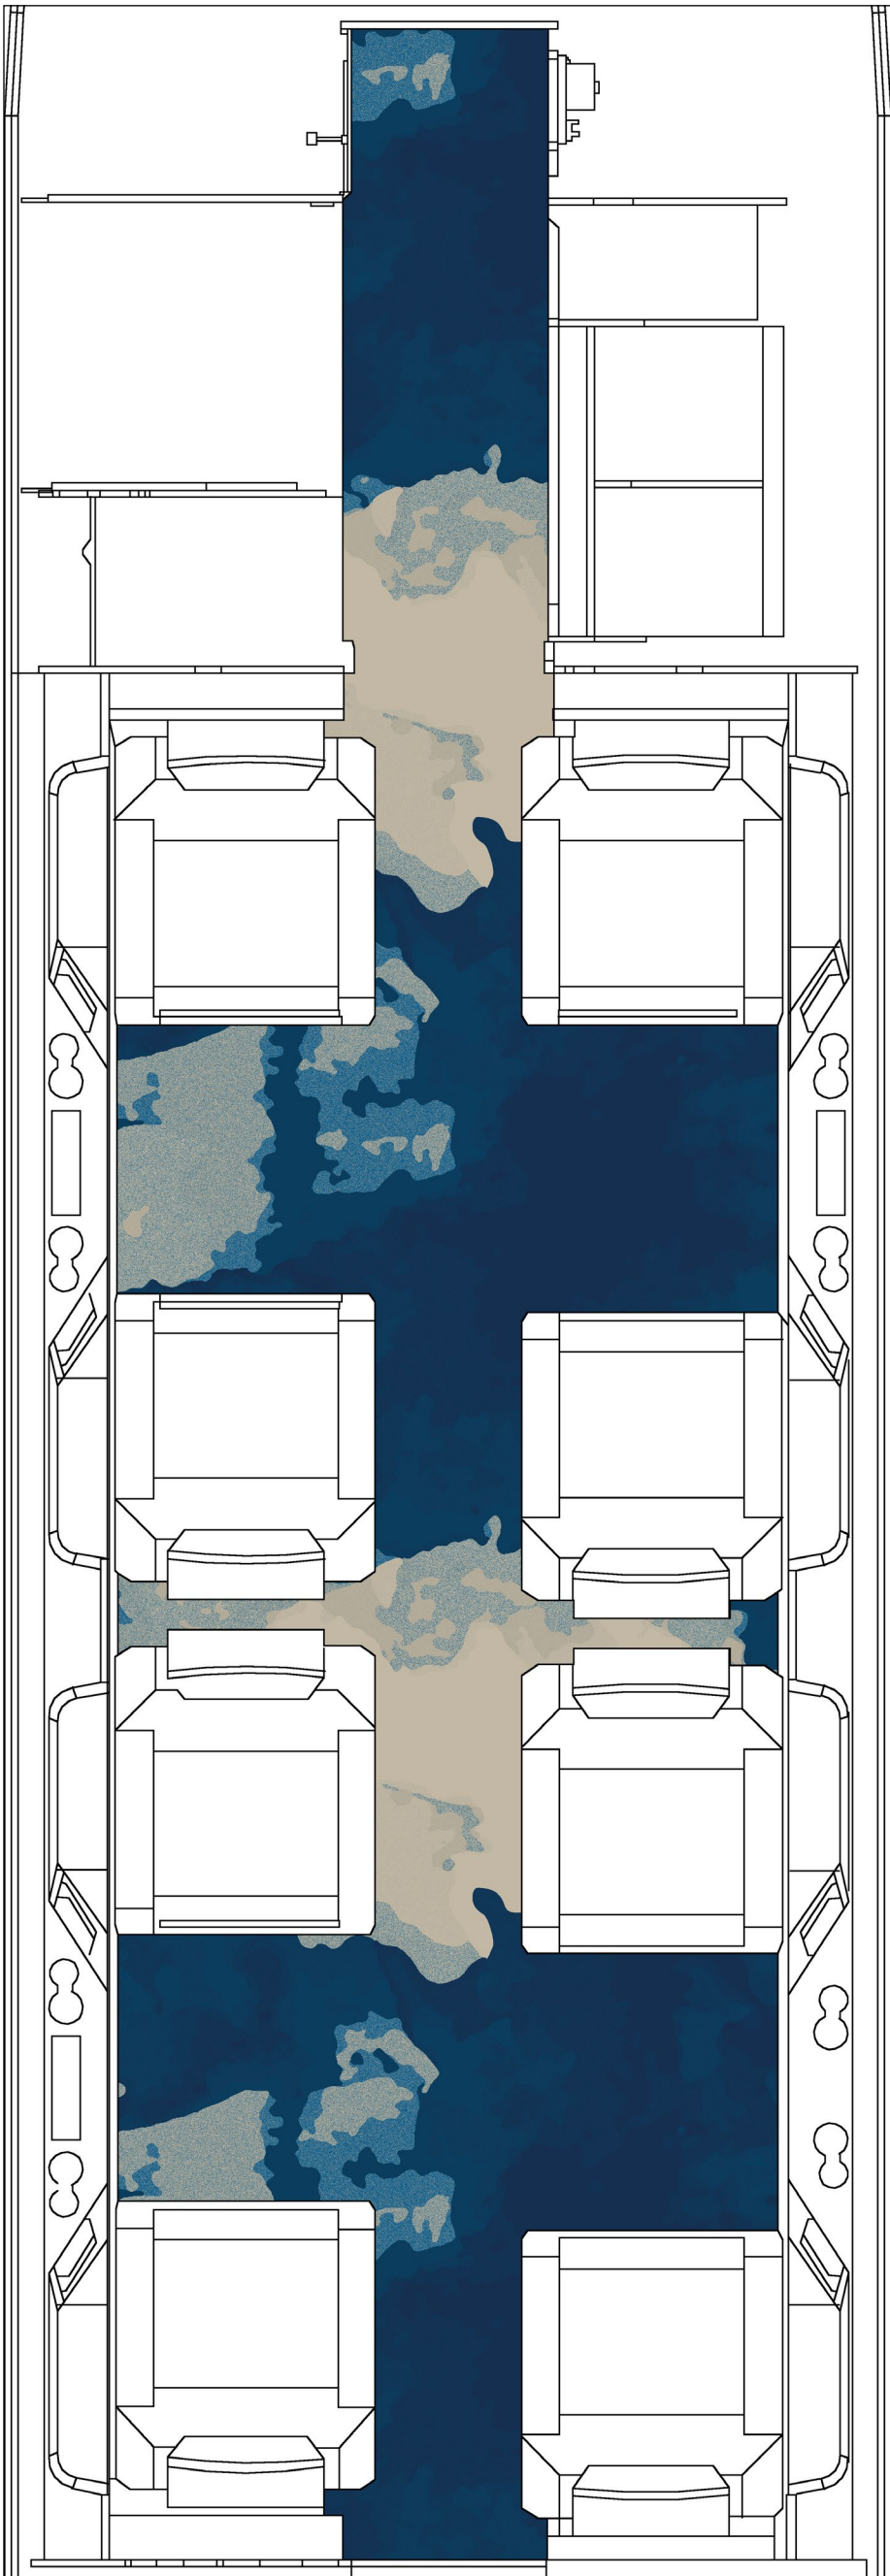

ROYAL THAI

Design #: FH049506R001
Category: D
Style: Abstract
Content: 84% Wool, 16% Spun Silk

The colors depicted in this rendering are approximations subject to the limitations of the printing and PDF process.

© Royal Thai 2021 All rights reserved worldwide

ROYAL THAI

Design #: FH051972P001
Category: D
Style: Abstract
Content: 63% Wool, 37% Spun Silk

The colors depicted in this rendering are approximations subject to the limitations of the printing and PDF process.

© Royal Thai 2021 All rights reserved worldwide

ROYAL THAI

Design #: FH053252P001
Category: D
Style: Abstract
Content: 92% Wool, 8% Spun Silk

The colors depicted in this rendering are approximations subject to the limitations of the printing and PDF process.