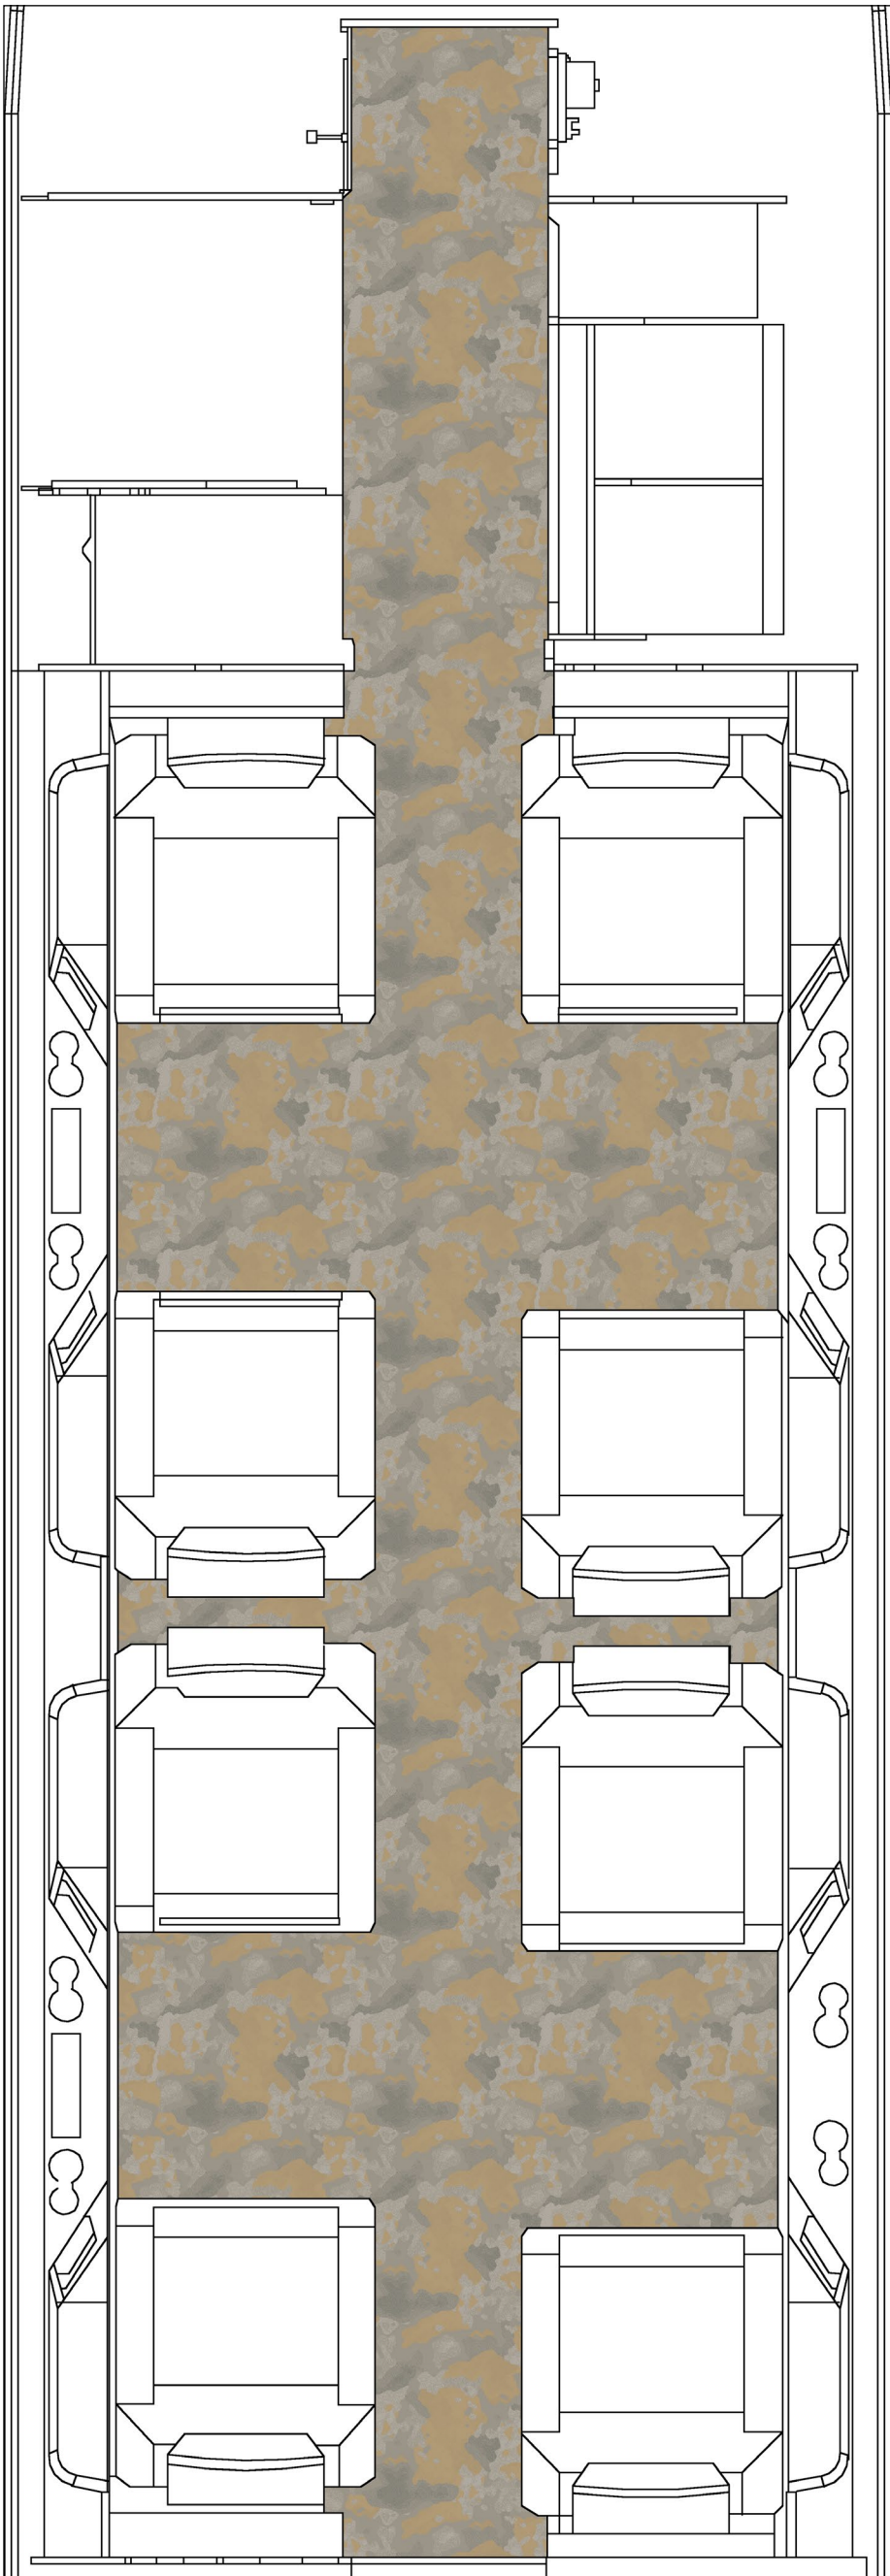

ROYAL THAI

Design #: FH052798P003
Category: D
Style: Abstract
Content: 100% Wool

The colors depicted in this rendering are approximations subject to the limitations of the printing and PDF process.

© Royal Thai 2021 All rights reserved worldwide