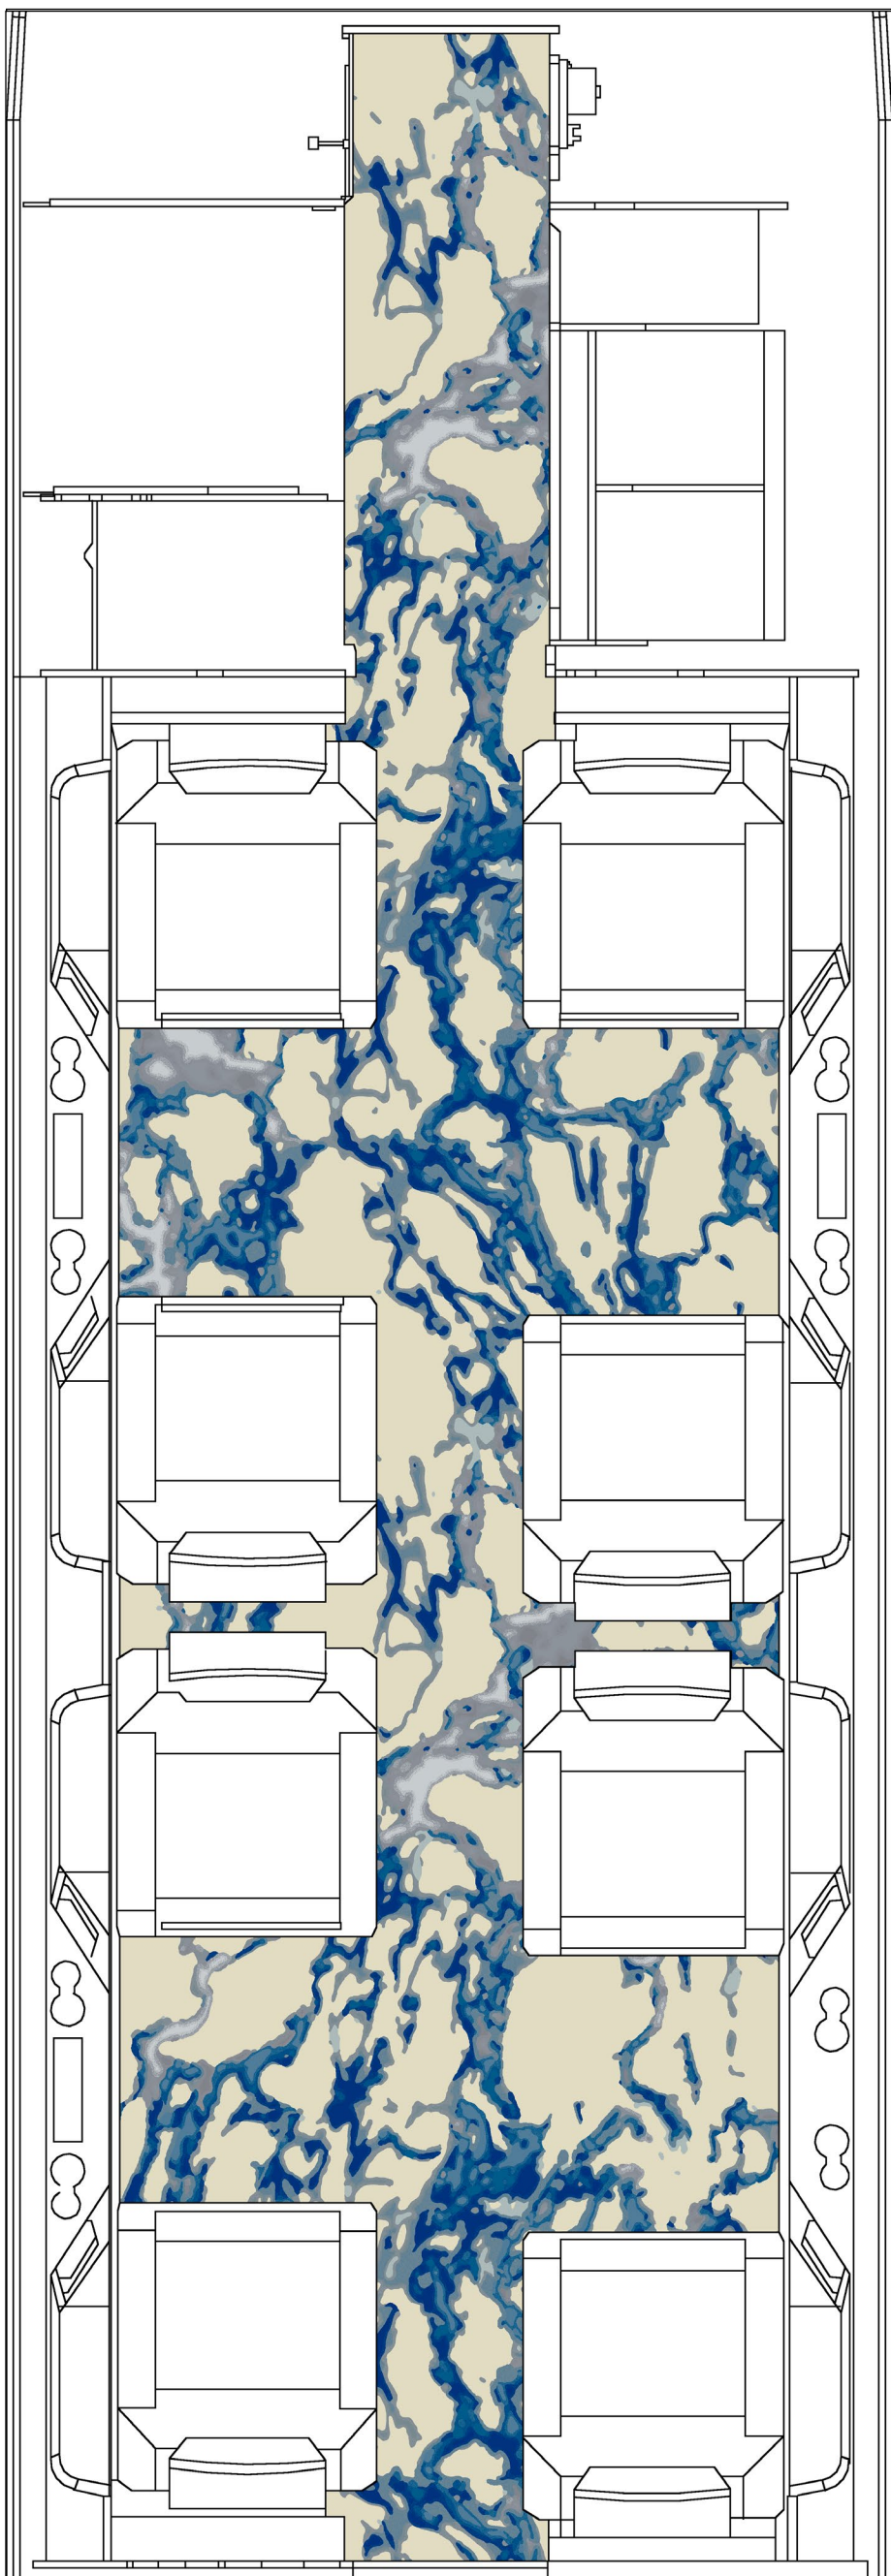

ROYAL THAI

Design #: FH049506R001
Category: D
Style: Abstract
Content: 84% Wool, 16% Spun Silk

The colors depicted in this rendering are approximations subject to the limitations of the printing and PDF process.

© Royal Thai 2021 All rights reserved worldwide

ROYAL THAI

Design #: FH051972P001
Category: D
Style: Abstract
Content: 63% Wool, 37% Spun Silk

The colors depicted in this rendering are approximations subject to the limitations of the printing and PDF process.

© Royal Thai 2021 All rights reserved worldwide

ROYAL THAI

Design #: FH053252P001
Category: D
Style: Abstract
Content: 92% Wool, 8% Spun Silk

The colors depicted in this rendering are approximations subject to the limitations of the printing and PDF process.

© Royal Thai 2021 All rights reserved worldwide

ROYAL THAI

Design #: FH053253P001
Category: AD
Style: Abstract
Content: 75% Wool, 25% Spun Silk

The colors depicted in this rendering are approximations subject to the limitations of the printing and PDF process.