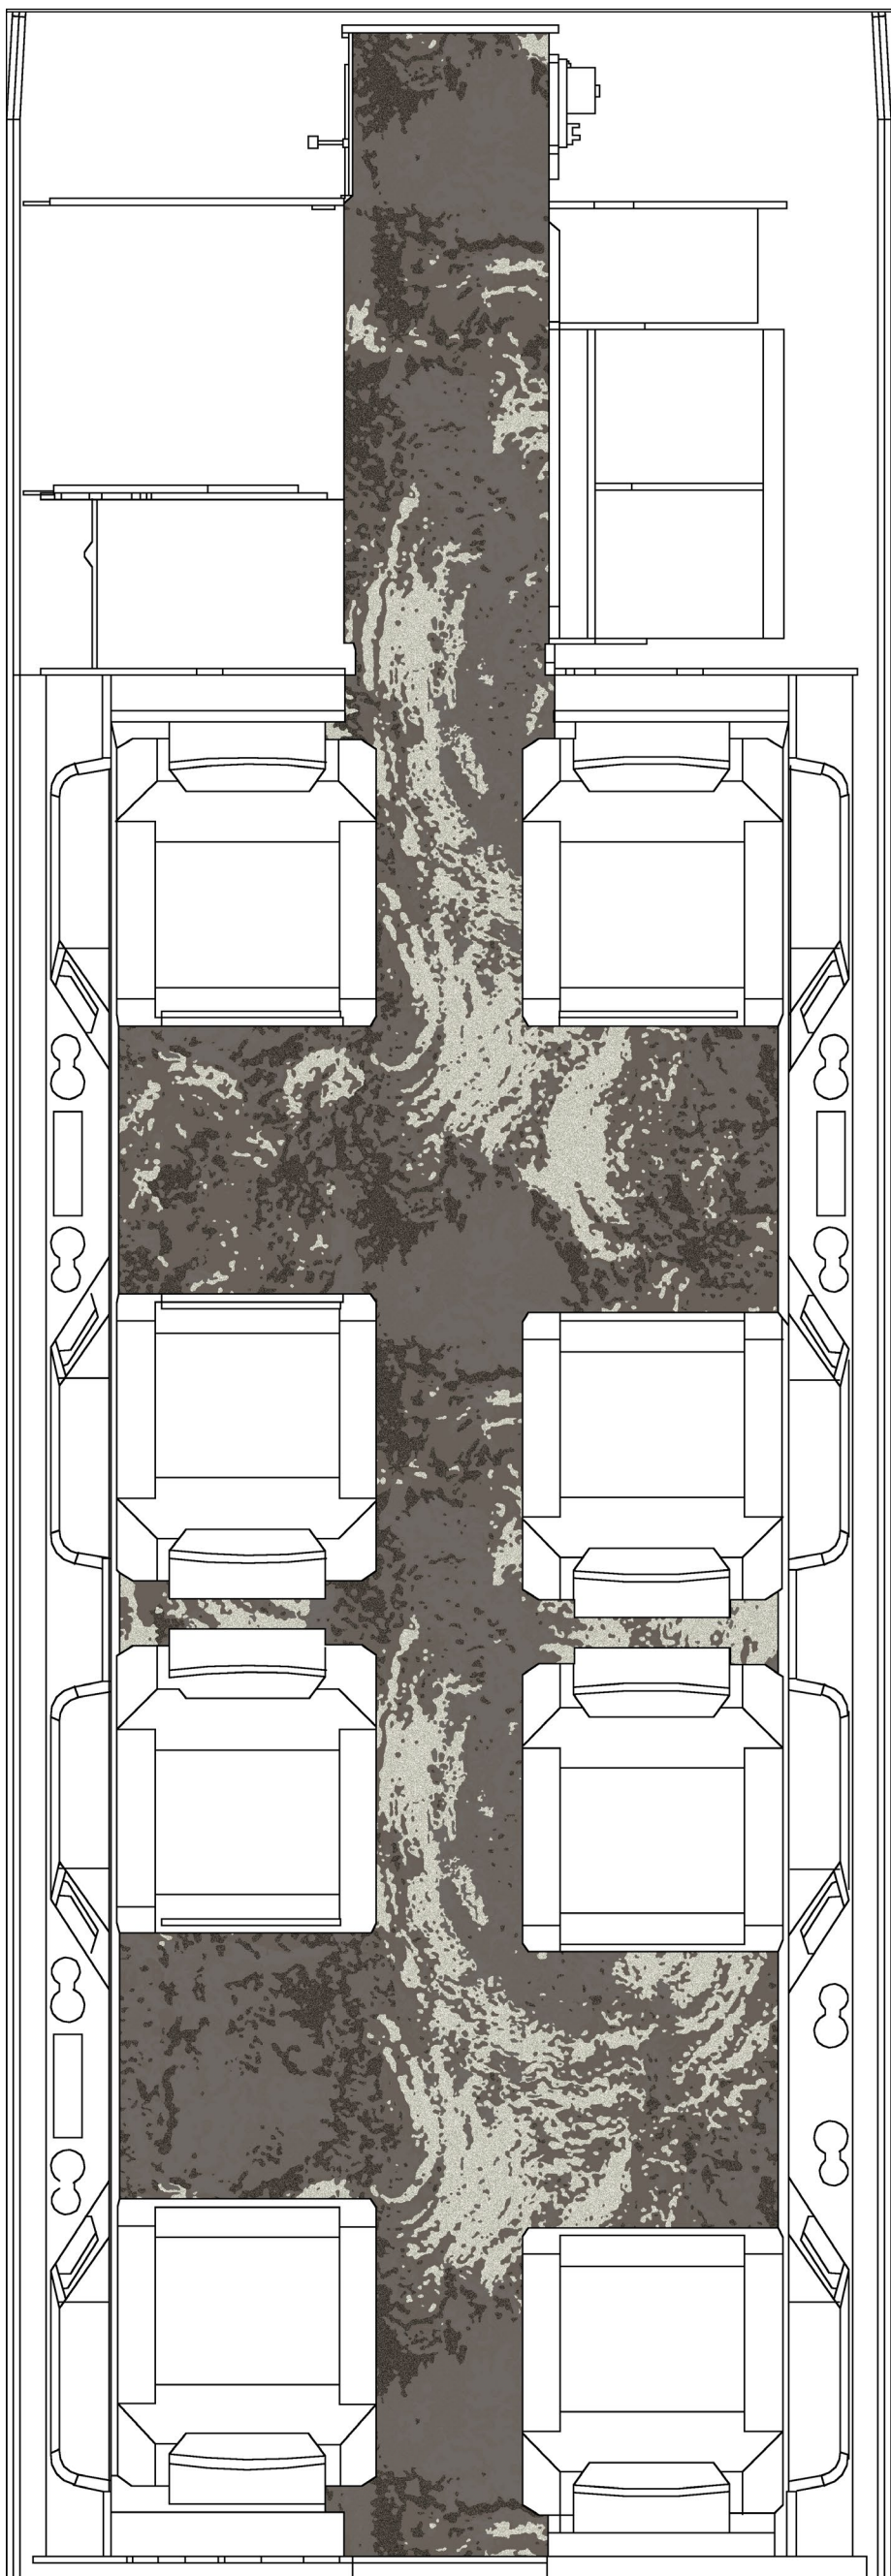

ROYAL THAI

Design #: FH051952P003
Category: E
Style: Abstract
Content: 100% Wool

The colors depicted in this rendering are approximations subject to the limitations of the printing and PDF process.

© Royal Thai 2021 All rights reserved worldwide