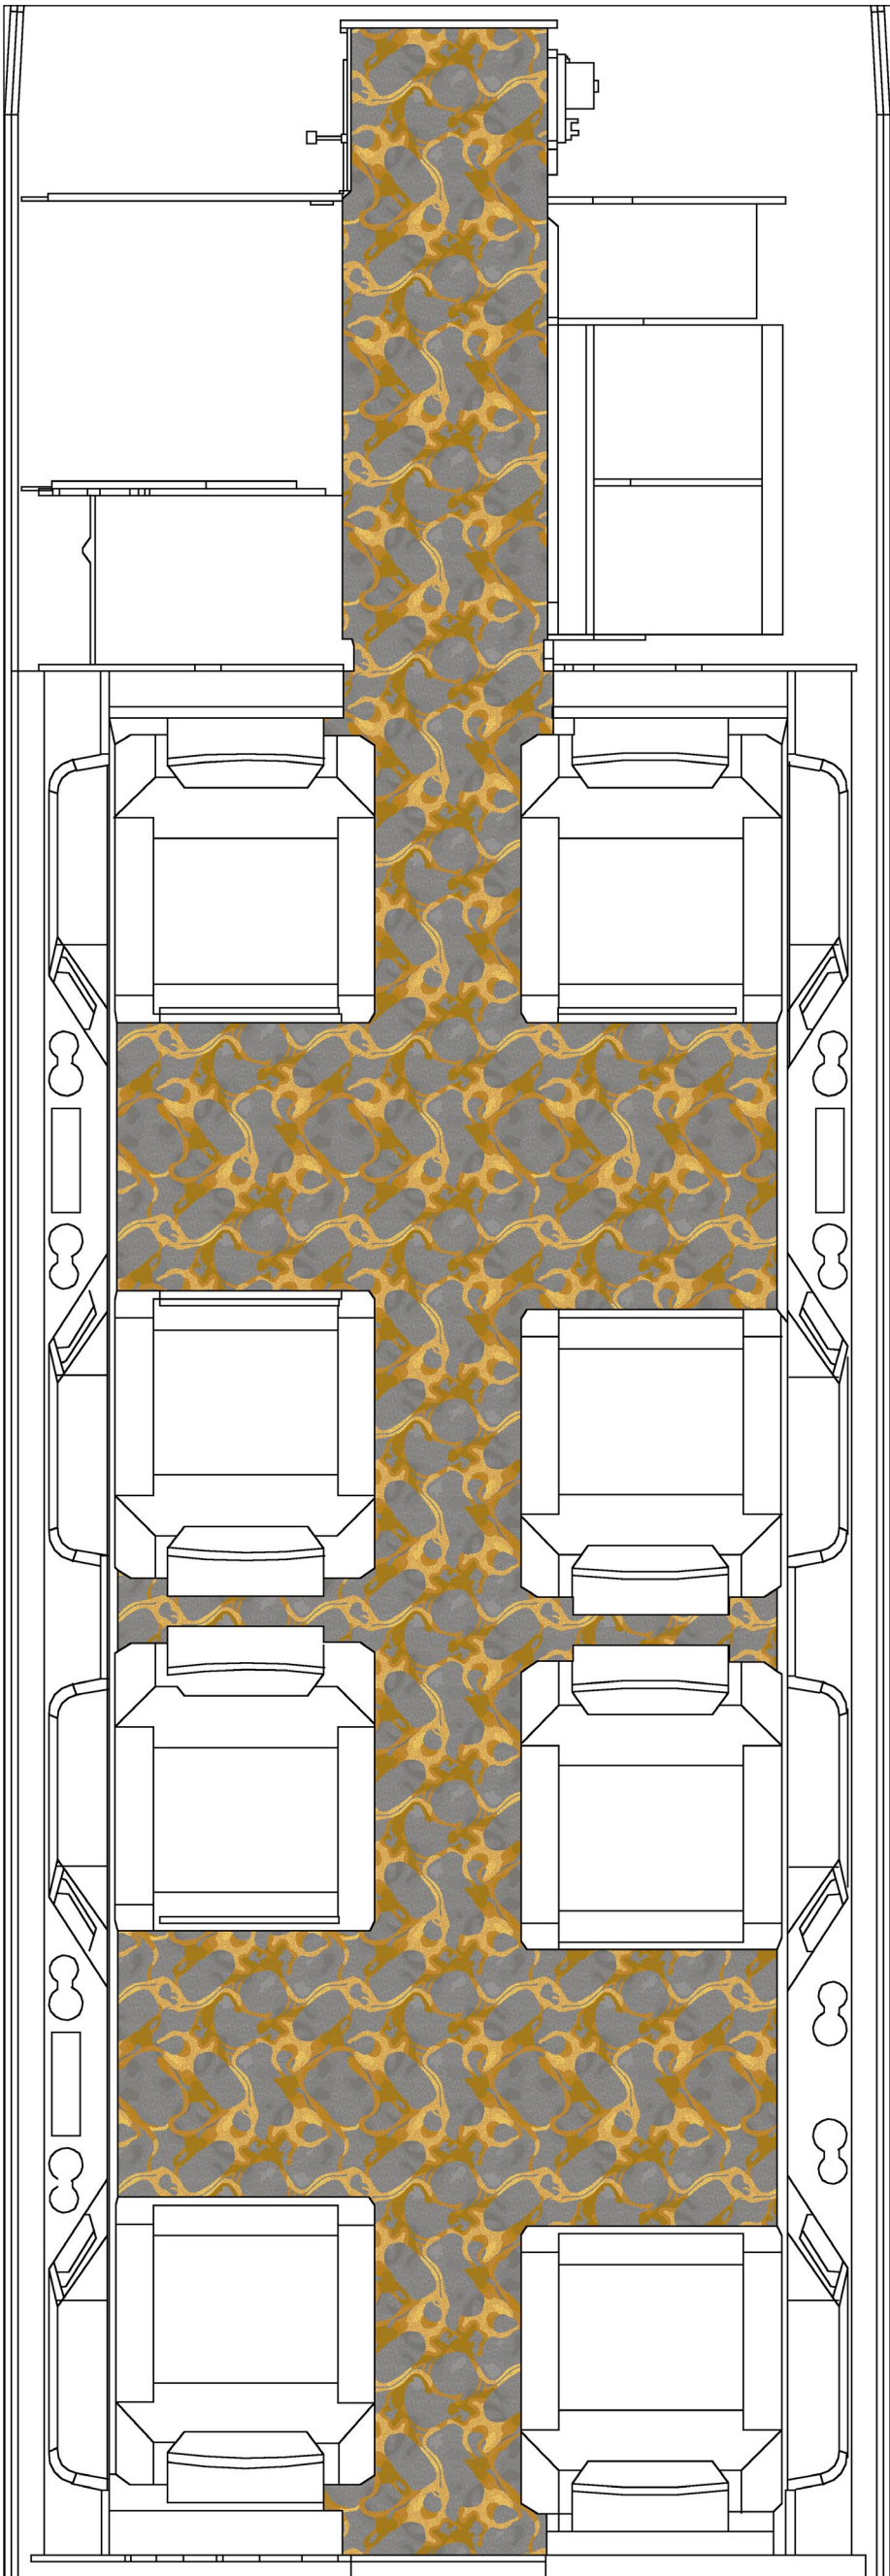

ROYAL THAI

Design #: FH049506R001
Category: D
Style: Abstract
Content: 84% Wool, 16% Spun Silk

The colors depicted in this rendering are approximations subject to the limitations of the printing and PDF process.

© Royal Thai 2021 All rights reserved worldwide

ROYAL THAI

Design #: FH051972P001
Category: D
Style: Abstract
Content: 63% Wool, 37% Spun Silk

The colors depicted in this rendering are approximations subject to the limitations of the printing and PDF process.