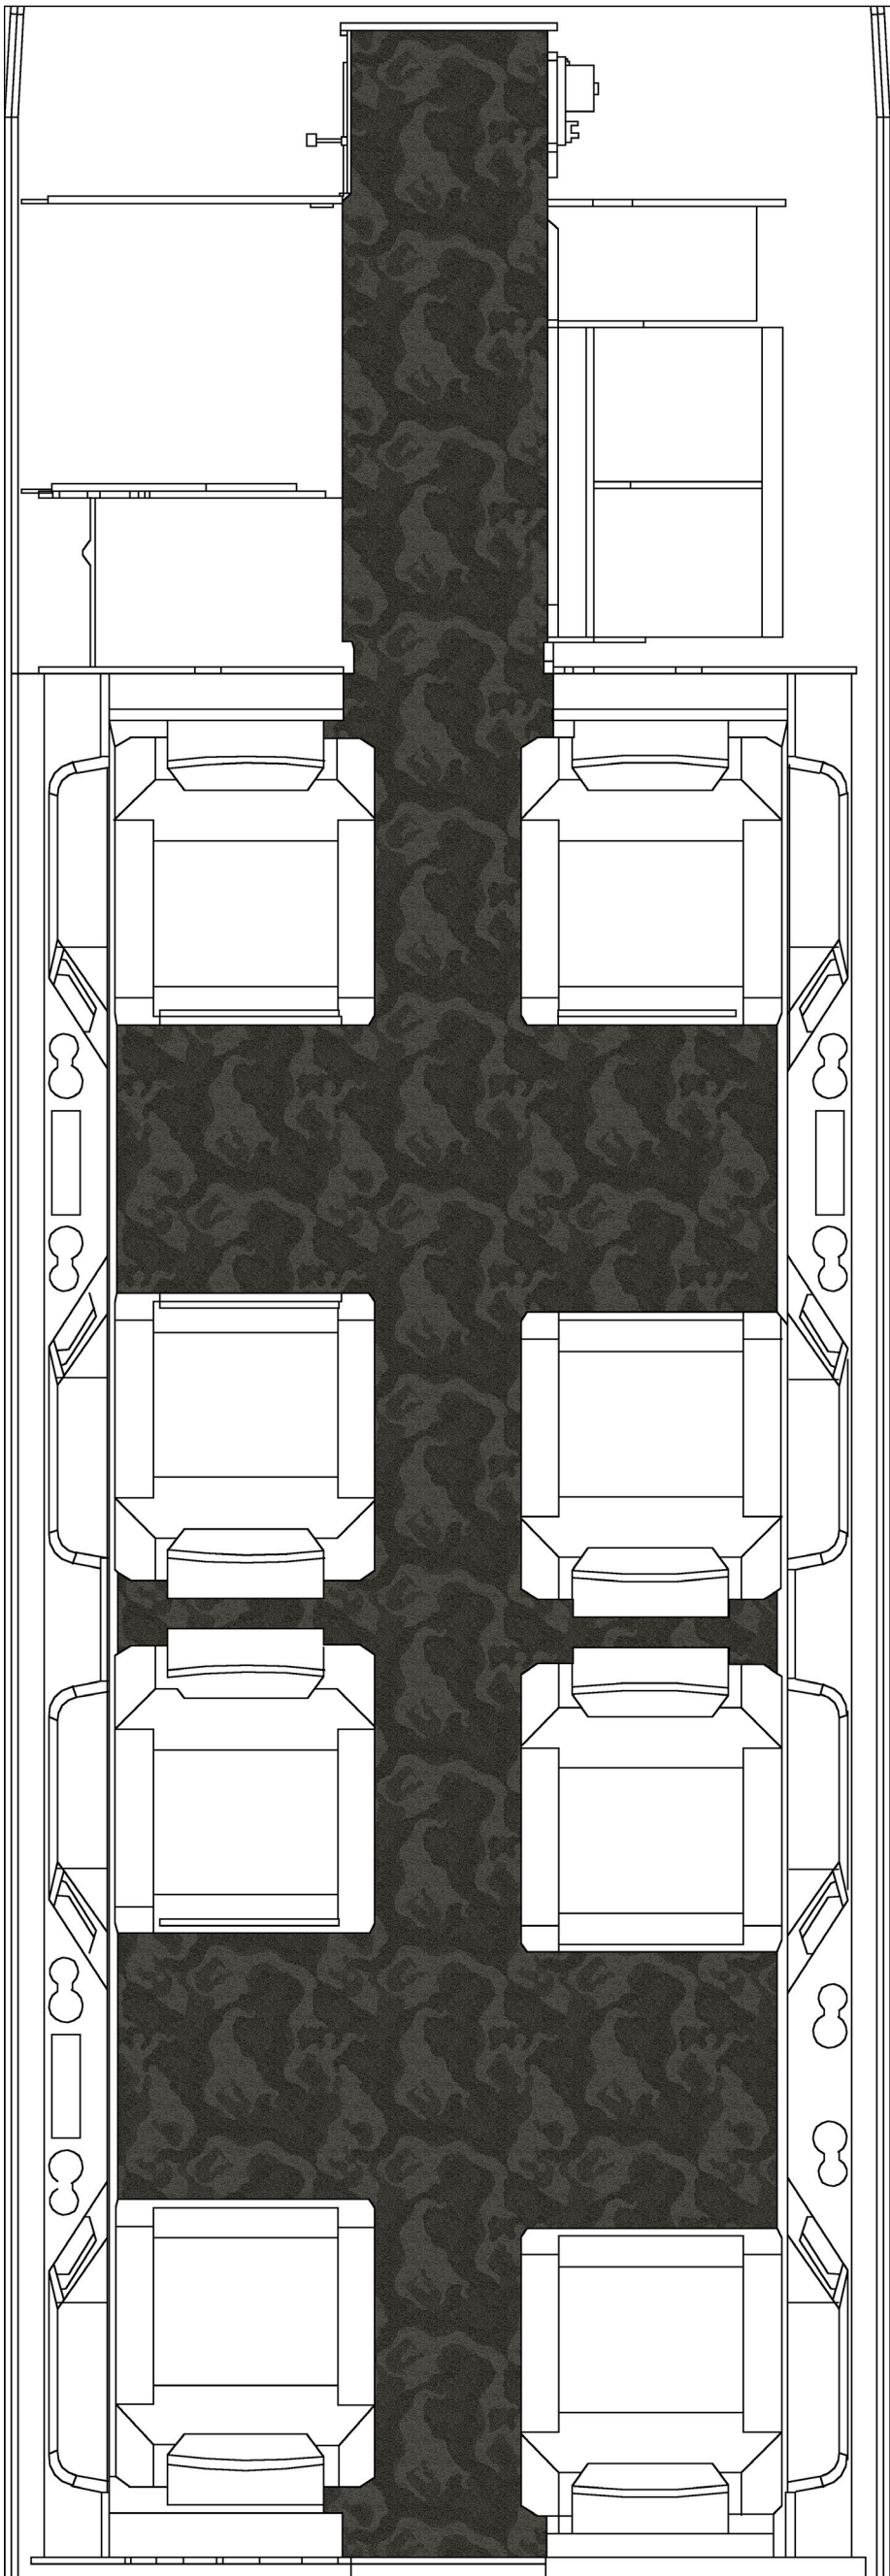

ROYAL THAI

Design #: FH049506R001
Category: D
Style: Abstract
Content: 84% Wool, 16% Spun Silk

The colors depicted in this rendering are approximations subject to the limitations of the printing and PDF process.