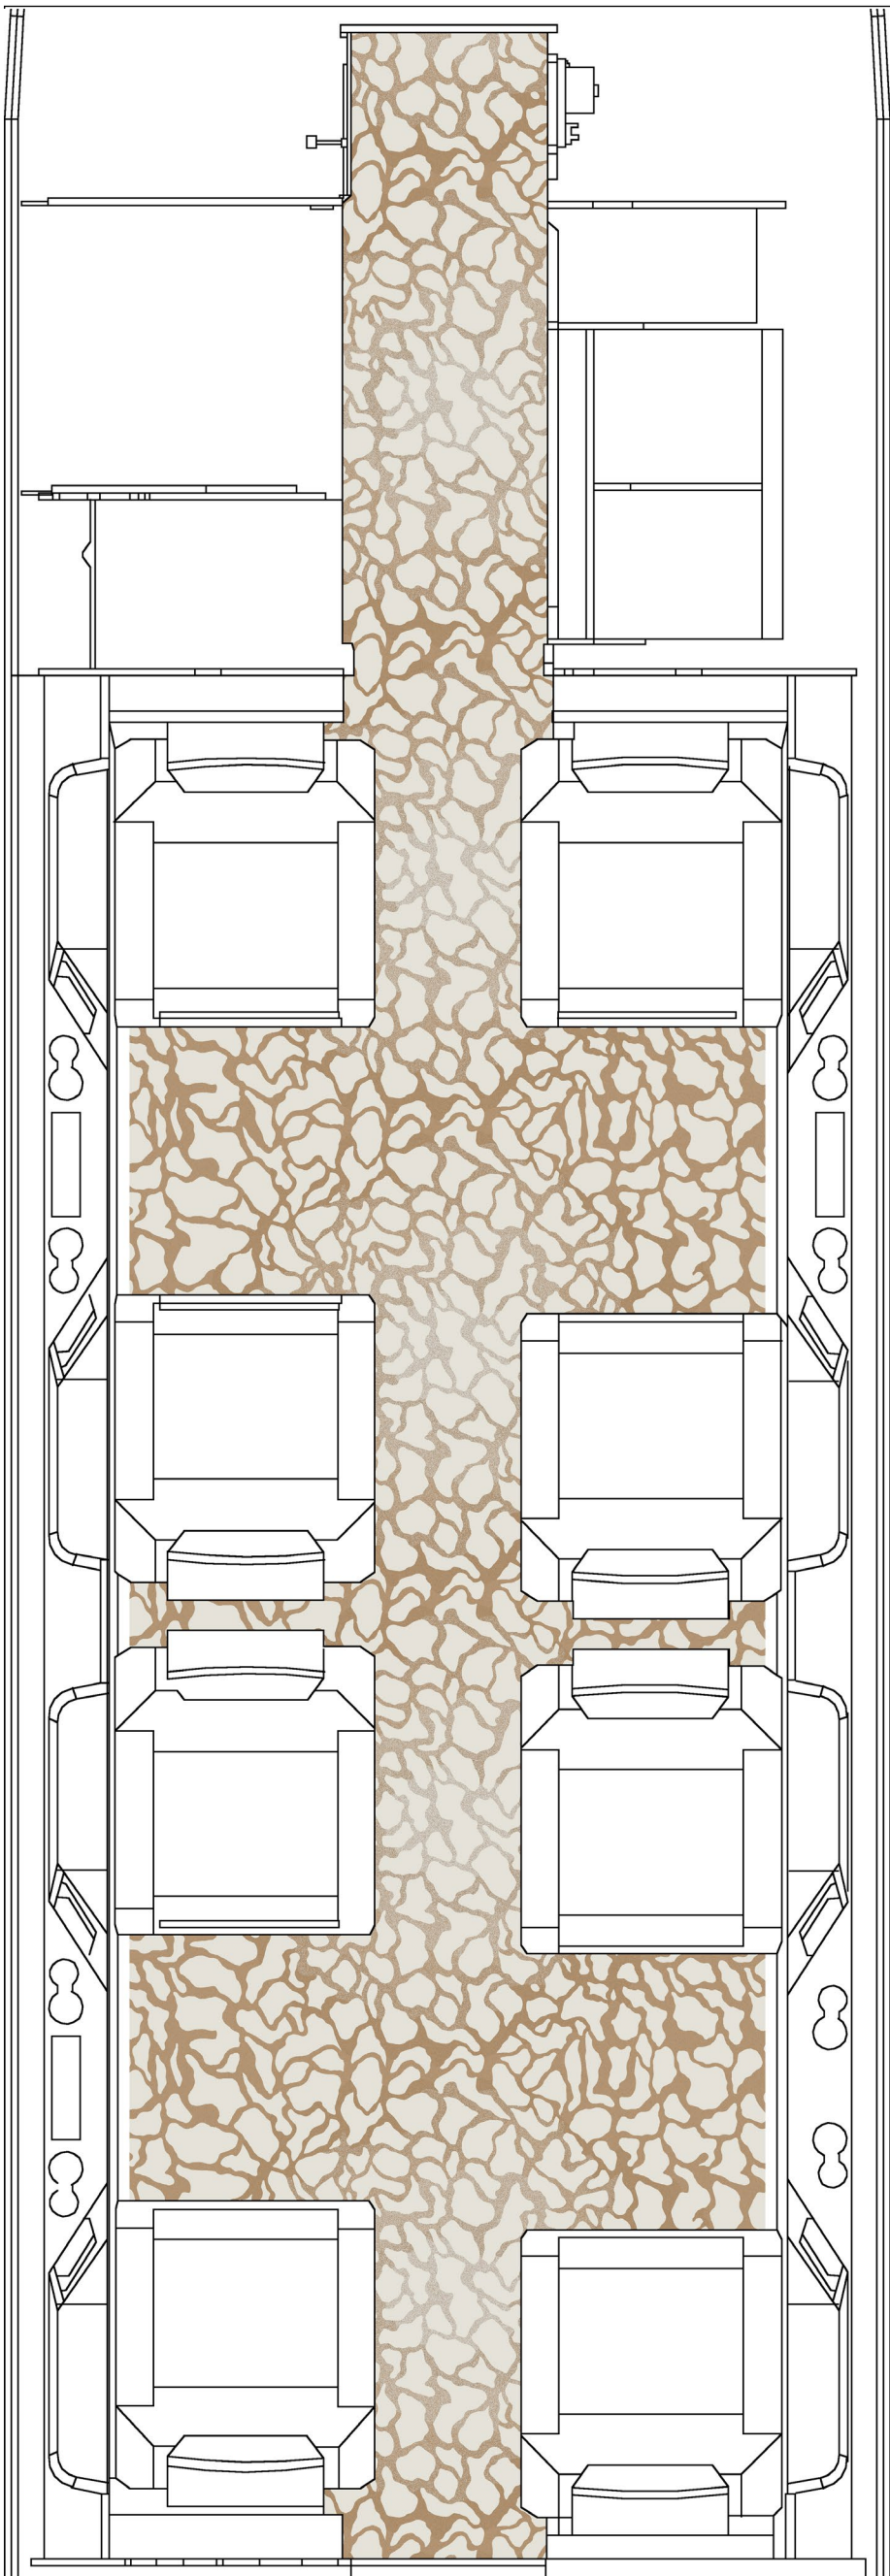

ROYAL THAI

Design #: FH051496P001
Category: D
Style: Abstract
Content: 94% Wool, 6% Spun Silk

The colors depicted in this rendering are approximations subject to the limitations of the printing and PDF process.

© Royal Thai 2021 All rights reserved worldwide